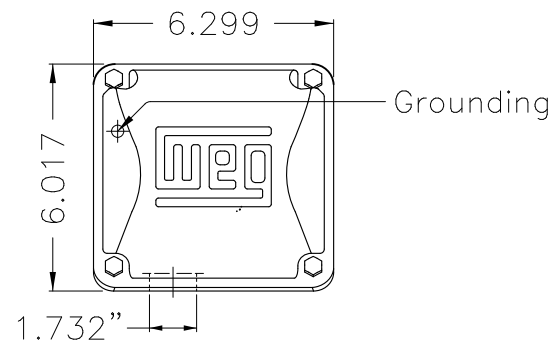

Dimensões em polegada
Dimensions in inches

THIS IS AN UPDATED REVISION, THE
PREVIOUS ONE MUST BE DISREGARDED.

Design A
Color Munsell N 1 matte black
Painting plan 207N
Mounting F-1/B34R(D)

ECM	LOC	SUMMARY OF MODIFICATIONS			EXECUTED	CHECKED	RELEASED	DATE	VER
EXECUTED	USERADMIN		THREE P. MOTOR TEFC ROLLED STEEL NEMA P.						
CHECKED			FRAME 254/6JM IP55 TEFC						
RELEASED			CLOSE COUPLED PUMP JM TYPE W						
REL DT	22.01.2018	WMO	Jaragua do Sul	Product Engineering	SHEET	1 / 1			