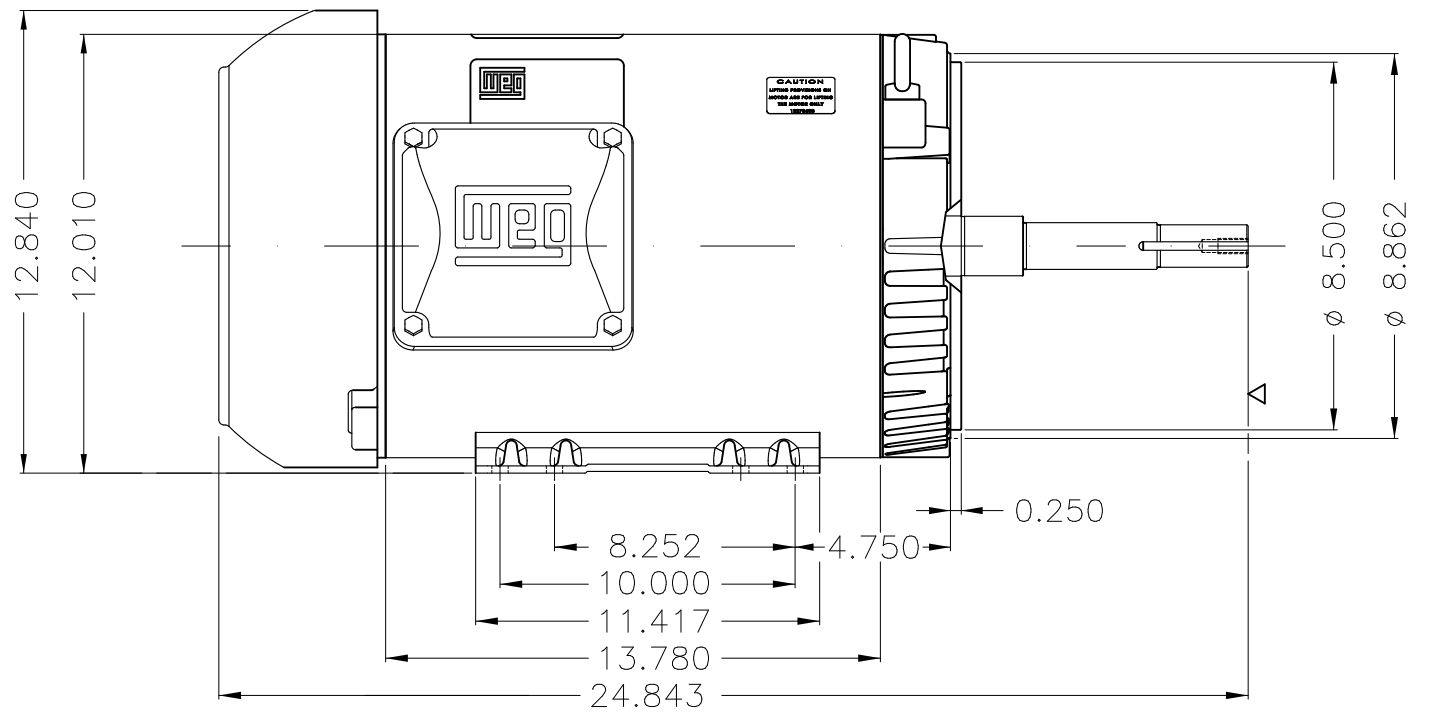

Dimensões em polegada
Dimensions in inches

THIS IS AN UPDATED REVISION, THE
PREVIOUS ONE MUST BE DISREGARDED.

Design A
Color Munsell N 1 matte black
Painting plan 207N
Mounting F-1/B34R(D)

ECM	LOC	SUMMARY OF MODIFICATIONS			EXECUTED	CHECKED	RELEASED	DATE	VER
EXECUTED	USERADMIN		THREE P. MOTOR TEFC ROLLED STEEL NEMA P.						
CHECKED			FRAME 254/6JM IP55 TEFC						
RELEASED			CLOSE COUPLED PUMP JM TYPE W						
REL DT	22.01.2018	WMO	Jaragua do Sul	Product Engineering	SHEET	1 / 1			

25 HP 02 Poles 60Hz

A