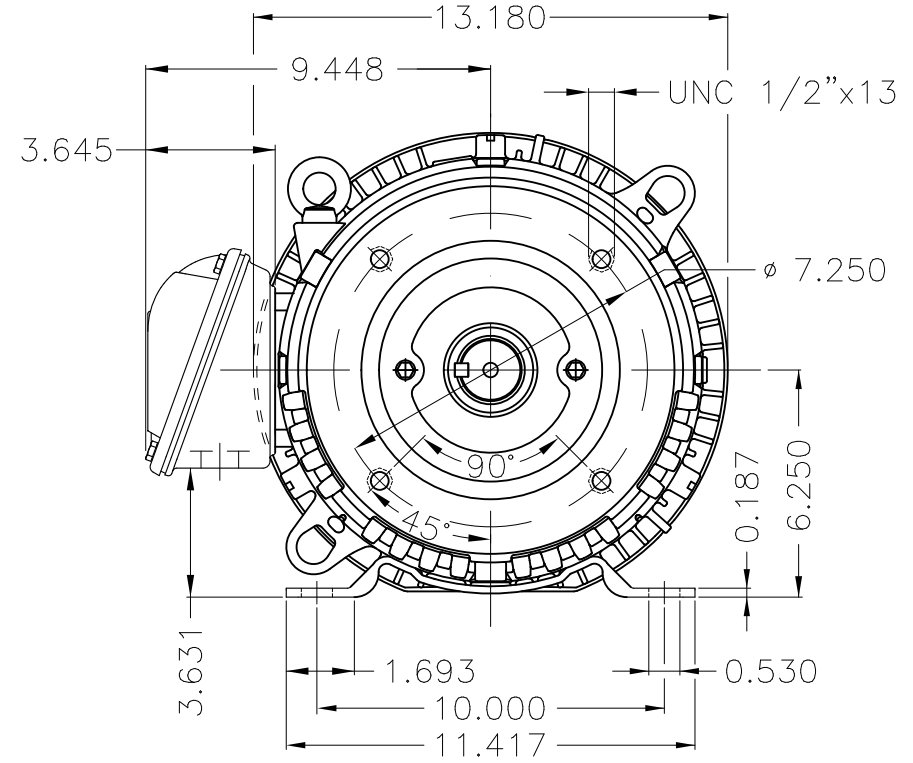

Dimensões em polegada
Dimensions in inches

THIS IS AN UPDATED REVISION, THE
PREVIOUS ONE MUST BE DISREGARDED.

Design A
Color Munsell N 1 matte black
Painting plan 207N
Mounting F-1/B34R(D)

ECM	LOC	SUMMARY OF MODIFICATIONS			EXECUTED	CHECKED	RELEASED	DATE	VER
EXECUTED	USERADMIN		THREE P. MOTOR TEFC ROLLED STEEL NEMA P.						
CHECKED			FRAME 254/6JM IP55 TEFC						
RELEASED			CLOSE COUPLED PUMP JM TYPE W						
REL DT	22.01.2018	WMO	Jaragua do Sul	Product Engineering	SHEET	1 / 1			

25 HP 02 Poles 60Hz

A