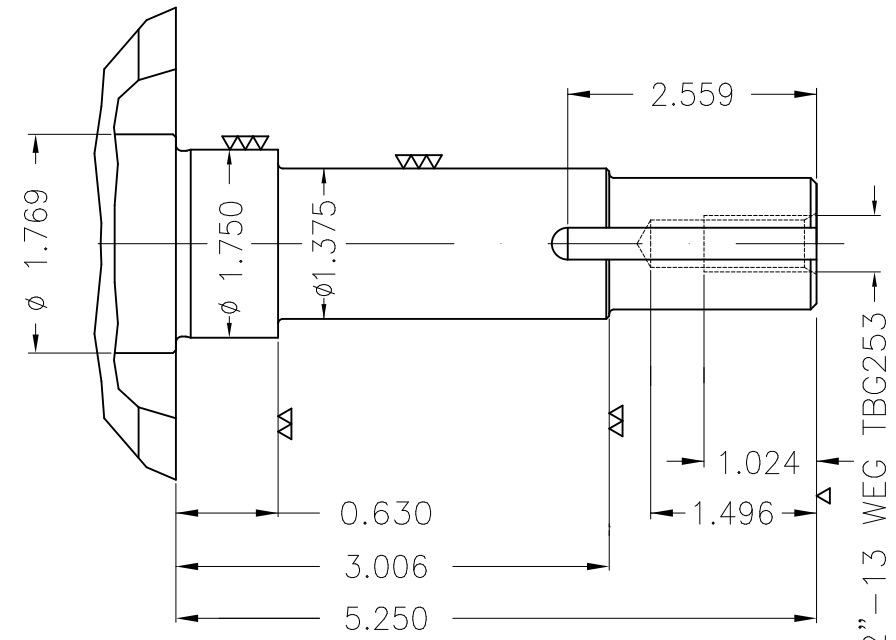

Dimensões em polegada
Dimensions in inches

THIS IS AN UPDATED REVISION, THE
PREVIOUS ONE MUST BE DISREGARDED.

Design A
Color Munsell N 1 matte black
Painting plan 207N
Mounting F-1/B34R(D)

ECM	LOC	SUMMARY OF MODIFICATIONS			EXECUTED	CHECKED	RELEASED	DATE	VER
EXECUTED	USERADMIN		THREE P. MOTOR TEFC ROLLED STEEL NEMA P.						
CHECKED			FRAME 254/6JM IP55 TEFC						
RELEASED			CLOSE COUPLED PUMP JM TYPE W						
REL DT	22.01.2018	WMO	Jaragua do Sul	Product Engineering	SHEET	1 / 1			

25 HP 02 Poles 60Hz

A