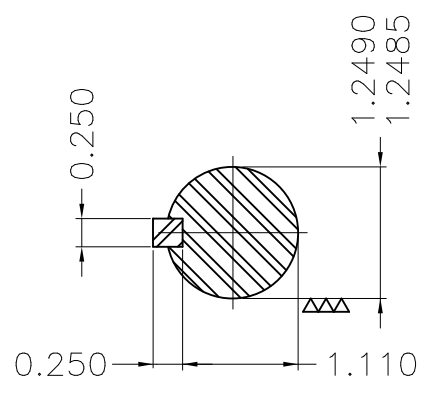

Dimensões em polegada
Dimensions in inches

THIS IS AN UPDATED REVISION, THE
PREVIOUS ONE MUST BE DISREGARDED.

Design A
Color Munsell N 1 matte black
Painting plan 207N
Mounting F-1/B34R(D)

ECM	LOC	SUMMARY OF MODIFICATIONS			EXECUTED	CHECKED	RELEASED	DATE	VER
EXECUTED	USERADMIN		THREE P. MOTOR TEFC ROLLED STEEL NEMA P.						
CHECKED			FRAME 254/6JM IP55 TEFC						
RELEASED			CLOSE COUPLED PUMP JM TYPE W						
REL DT	22.01.2018	WMO	Jaragua do Sul	Product Engineering	SHEET	1 / 1			