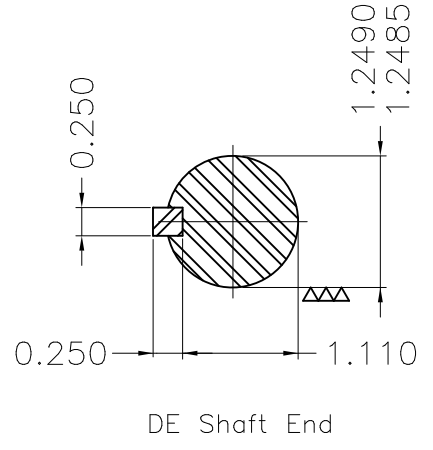

Dimensões em polegada  
Dimensions in inches

THIS IS AN UPDATED REVISION, THE  
PREVIOUS ONE MUST BE DISREGARDED.

Color Munsell N 1 matte black  
Painting plan 207N  
Mounting F-1/B34R(D)

ECM	LOC	SUMMARY OF MODIFICATIONS	EXECUTED	CHECKED	RELEASED	DATE	VER
EXECUTED	USERADMIN	THREE P. MOTOR TEFC ROLLED STEEL NEMA P.					
CHECKED		FRAME 254/6JM IP55 TEFC					
RELEASED		CLOSE COUPLED PUMP JM TYPE   W					
REL DT	22.01.2018	WMO Jaragua do Sul	Product Engineering	SHEET	1 / 1		

20 HP 04 Poles 60Hz

A