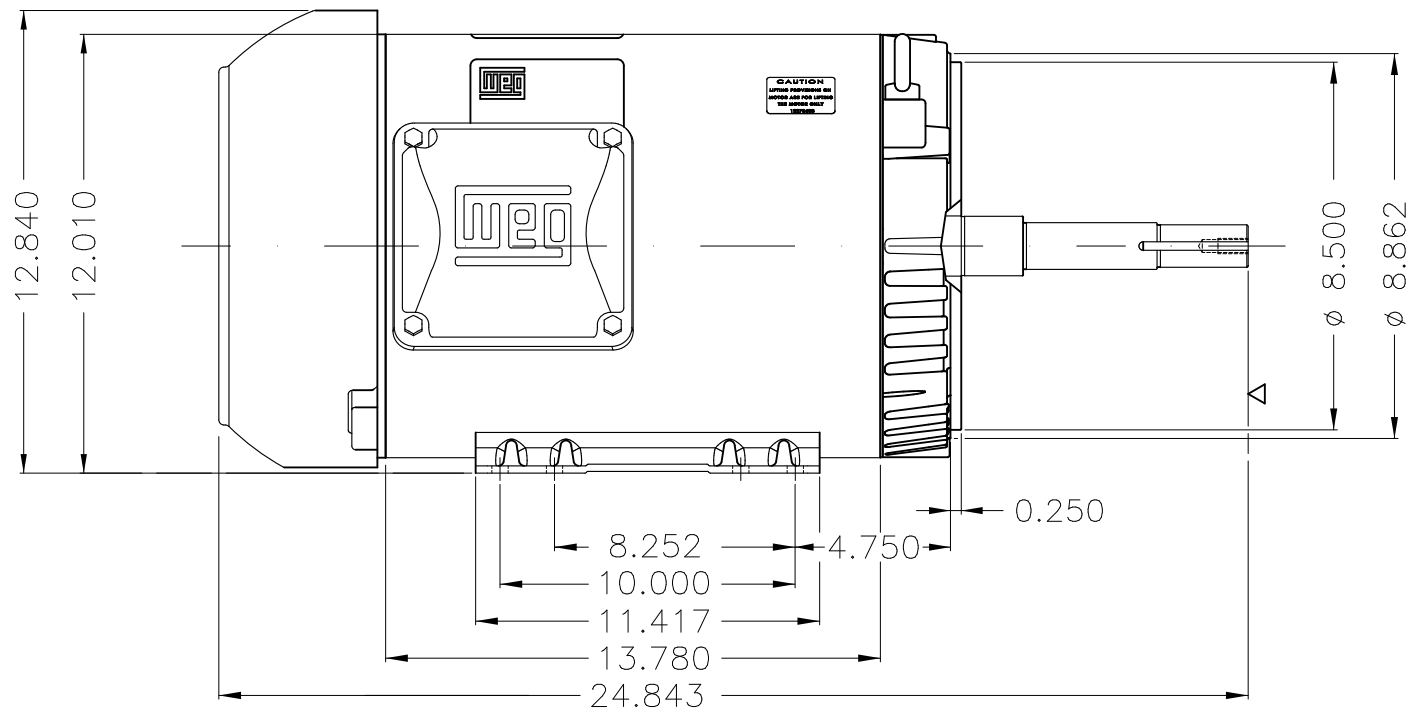

Dimensões em polegada  
Dimensions in inches

THIS IS AN UPDATED REVISION, THE  
PREVIOUS ONE MUST BE DISREGARDED.

Color Munsell N 1 matte black  
Painting plan 207N  
Mounting F-1/B34R(D)

ECM	LOC	SUMMARY OF MODIFICATIONS	EXECUTED	CHECKED	RELEASED	DATE	VER
EXECUTED	USERADMIN	THREE P. MOTOR TEFC ROLLED STEEL NEMA P.					
CHECKED		FRAME 254/6JM IP55 TEFC					
RELEASED		CLOSE COUPLED PUMP JM TYPE   W					
REL DT	22.01.2018	WMO Jaragua do Sul	Product Engineering	SHEET	1 / 1		

20 HP 04 Poles 60Hz

A