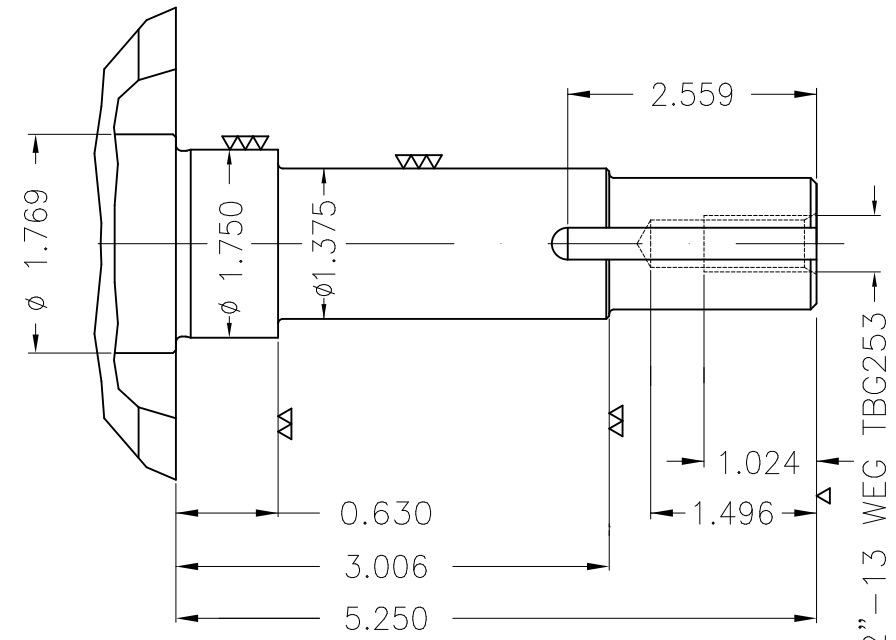

Dimensões em polegada  
Dimensions in inches

THIS IS AN UPDATED REVISION, THE  
PREVIOUS ONE MUST BE DISREGARDED.

Color Munsell N 1 matte black  
Painting plan 207N  
Mounting F-1/B34R(D)

ECM	LOC	SUMMARY OF MODIFICATIONS	EXECUTED	CHECKED	RELEASED	DATE	VER
EXECUTED	USERADMIN	THREE P. MOTOR TEFC ROLLED STEEL NEMA P.					
CHECKED		FRAME 254/6JM IP55 TEFC					
RELEASED		CLOSE COUPLED PUMP JM TYPE   W					
REL DT	22.01.2018	WMO Jaragua do Sul	Product Engineering	SHEET	1 / 1		

20 HP 04 Poles 60Hz

A