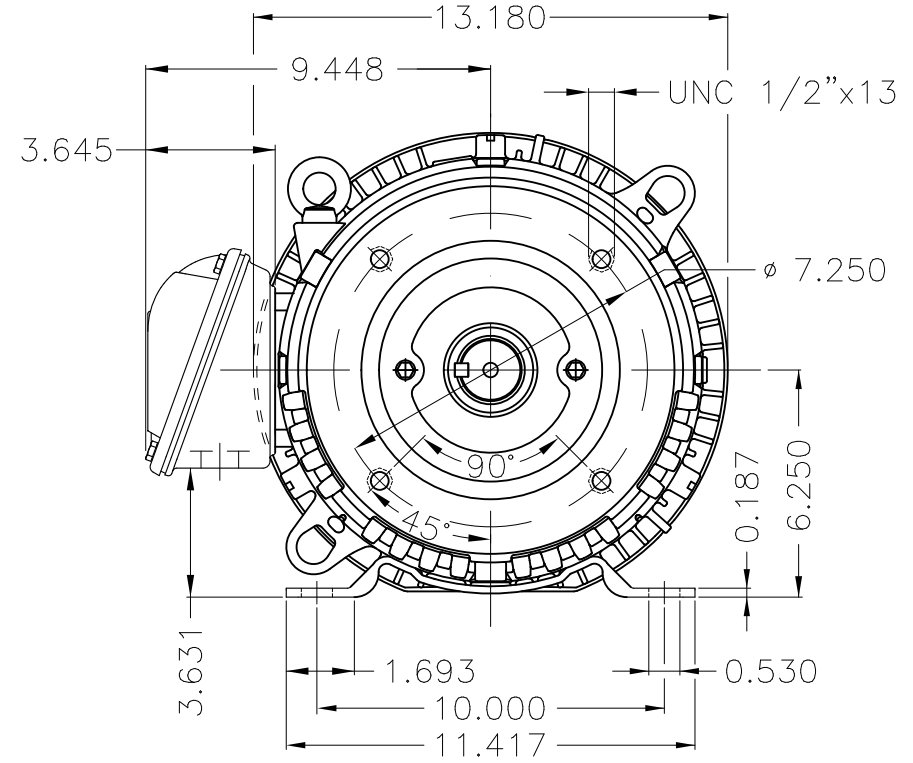

Dimensões em polegada  
Dimensions in inches

THIS IS AN UPDATED REVISION, THE  
PREVIOUS ONE MUST BE DISREGARDED.

Color Munsell N 1 matte black  
Painting plan 207N  
Mounting F-1/B34R(D)

ECM	LOC	SUMMARY OF MODIFICATIONS	EXECUTED	CHECKED	RELEASED	DATE	VER
EXECUTED	USERADMIN	THREE P. MOTOR TEFC ROLLED STEEL NEMA P.					
CHECKED		FRAME 254/6JM IP55 TEFC					
RELEASED		CLOSE COUPLED PUMP JM TYPE   W					
REL DT	22.01.2018	WMO Jaragua do Sul	Product Engineering	SHEET	1 / 1		

20 HP 04 Poles 60Hz

A