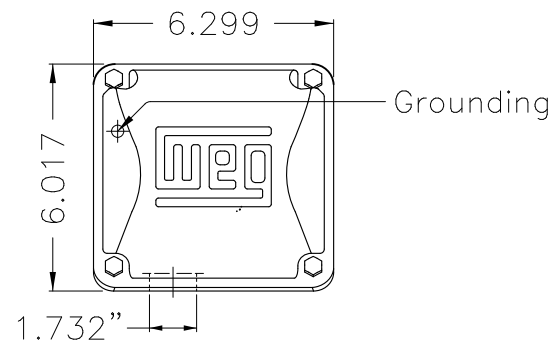

Dimensões em polegada  
Dimensions in inches

THIS IS AN UPDATED REVISION, THE  
PREVIOUS ONE MUST BE DISREGARDED.

Color Munsell N 1 matte black  
Painting plan 207N  
Mounting F-1/B34R(D)

ECM	LOC	SUMMARY OF MODIFICATIONS	EXECUTED	CHECKED	RELEASED	DATE	VER
EXECUTED	USERADMIN	THREE P. MOTOR TEFC ROLLED STEEL NEMA P.					
CHECKED		FRAME 254/6JM IP55 TEFC					
RELEASED		CLOSE COUPLED PUMP JM TYPE   W					
REL DT	22.01.2018	WMO Jaragua do Sul	Product Engineering	SHEET	1 / 1		

20 HP 04 Poles 60Hz

A