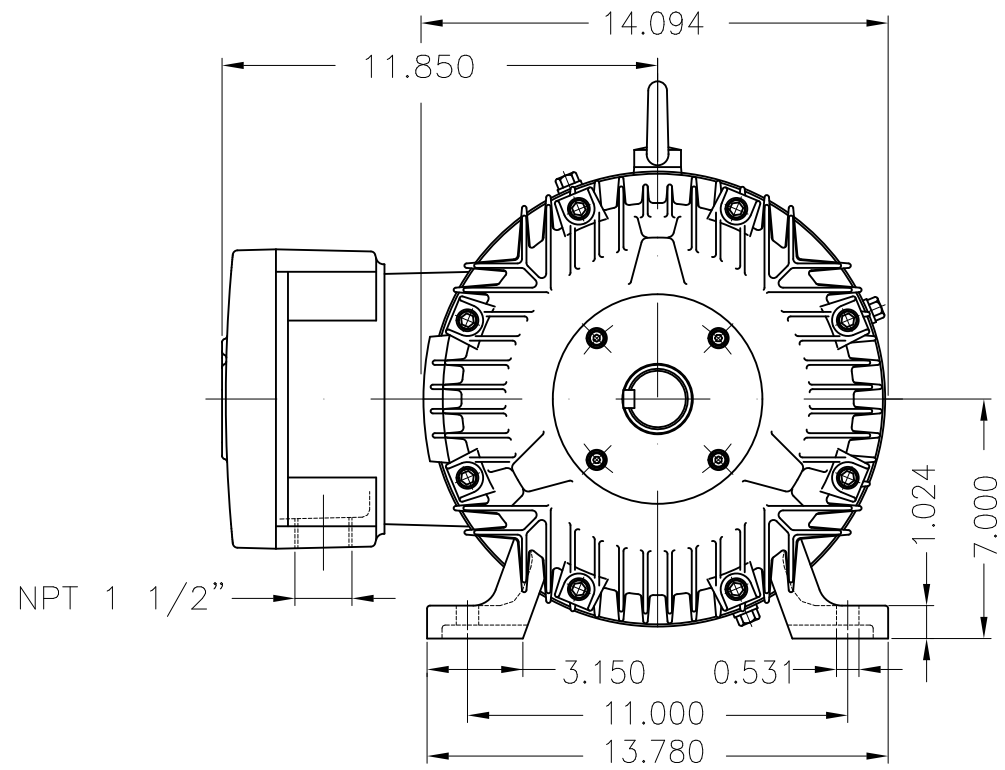

Dimensões em polegada
Dimensions in inches

THIS IS AN UPDATED REVISION, THE
PREVIOUS ONE MUST BE DISREGARDED.

Thermostats 130°C - alarm
Color RAL 5009
Painting plan 202P
Mounting B3R(D)

| ECM | LOC | SUMMARY OF MODIFICATIONS | EXECUTED | CHECKED | RELEASED | DATE | VER |
|----------|------------|--|---------------------|---------|----------|------|-----|
| EXECUTED | USERADMIN | THREE PHASE EXPL. PROOF MOTOR NEMA P.EFF | | | | | |
| CHECKED | | FRAME 286T IP55 TEFC | | | | | |
| RELEASED | | WEG code: 11342133 | | | | | |
| REL DT | 23.01.2018 | WMO Jaragua do Sul | Product Engineering | SHEET | 1 / 1 | | |

20 HP 06 Poles 60Hz

A