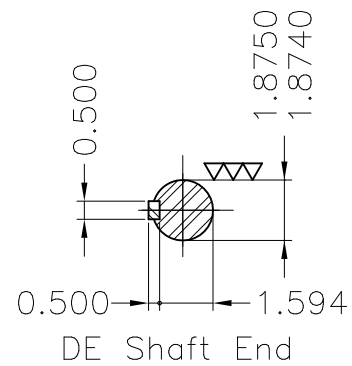

Dimensões em polegada
Dimensions in inches

THIS IS AN UPDATED REVISION, THE
PREVIOUS ONE MUST BE DISREGARDED.

Thermostats 130°C - alarm
Color RAL 5009
Painting plan 202P
Mounting B3R(D)

| ECM | LOC | SUMMARY OF MODIFICATIONS | EXECUTED | CHECKED | RELEASED | DATE | VER |
|----------|------------|--|---------------------|---------|----------|------|-----|
| EXECUTED | USERADMIN | THREE PHASE EXPL. PROOF MOTOR NEMA P.EFF | | | | | |
| CHECKED | | FRAME 286T IP55 TEFC | | | | | |
| RELEASED | | WEG code: 11342133 | | | | | |
| REL DT | 23.01.2018 | WMO Jaragua do Sul | Product Engineering | SHEET | 1 / 1 | | |

20 HP 06 Poles 60Hz

A