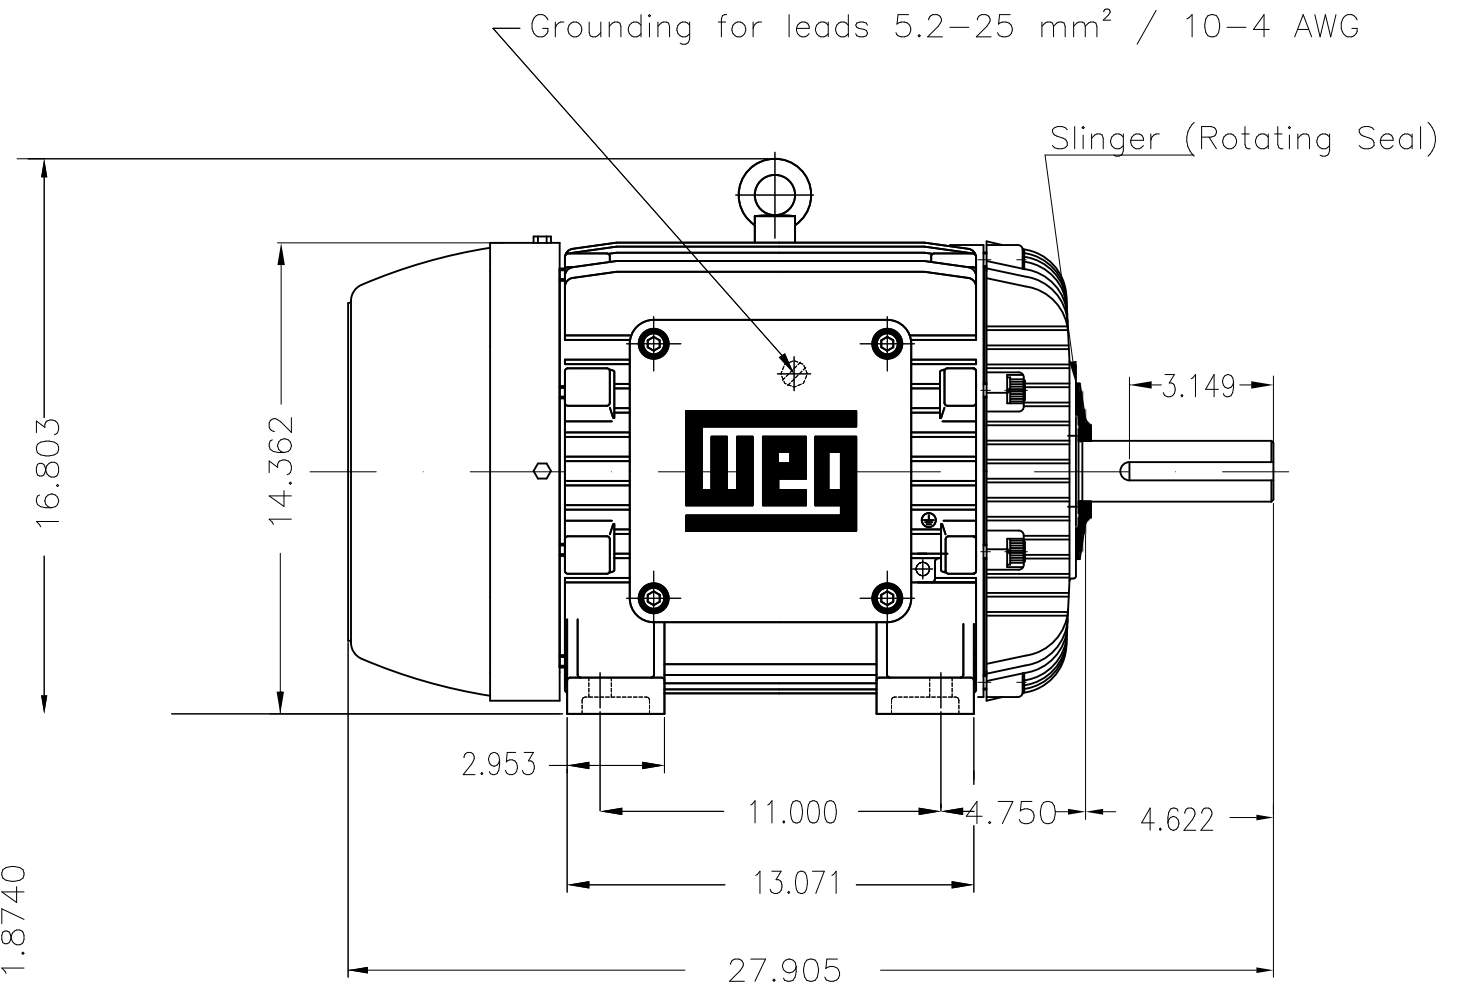

Dimensões em polegada
Dimensions in inches

THIS IS AN UPDATED REVISION, THE
PREVIOUS ONE MUST BE DISREGARDED.

Thermostats 130°C - alarm
Color RAL 5009
Painting plan 202P
Mounting B3R(D)

| ECM | LOC | SUMMARY OF MODIFICATIONS | EXECUTED | CHECKED | RELEASED | DATE | VER |
|----------|------------|--|---------------------|---------|----------|------|-----|
| EXECUTED | USERADMIN | THREE PHASE EXPL. PROOF MOTOR NEMA P.EFF | | | | | |
| CHECKED | | FRAME 286T IP55 TEFC | | | | | |
| RELEASED | | WEG code: 11342133 | | | | | |
| REL DT | 23.01.2018 | WMO Jaragua do Sul | Product Engineering | SHEET | 1 / 1 | | |

20 HP 06 Poles 60Hz

A