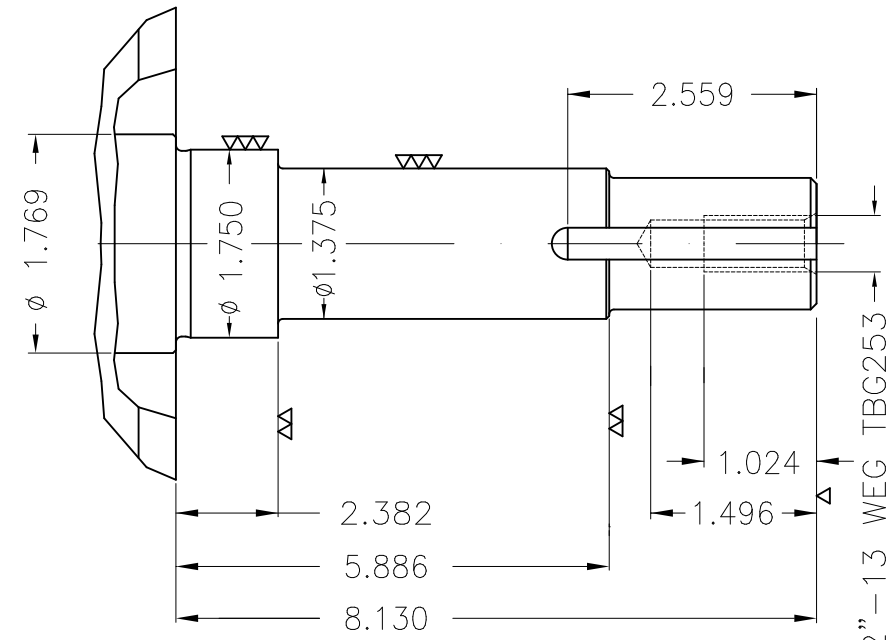

Dimensões em polegada
Dimensions in inches

THIS IS AN UPDATED REVISION, THE
PREVIOUS ONE MUST BE DISREGARDED.

Color Munsell N 1 matte black
Painting plan 207N
Mounting F-1/B34R(D)

ECM	LOC	SUMMARY OF MODIFICATIONS	EXECUTED	CHECKED	RELEASED	DATE	VER
EXECUTED	USERADMIN	THREE PHASE ODP ROLLED STEEL NEMA PREM.					
CHECKED		FRAME 254/6JP ODP					
RELEASED		CLOSE COUPLED PUMP JP TYPE W					
REL DT	22.01.2018	WMO Jaragua do Sul	Product Engineering	SHEET	1 / 1		

15 HP 04 Poles 60Hz

A