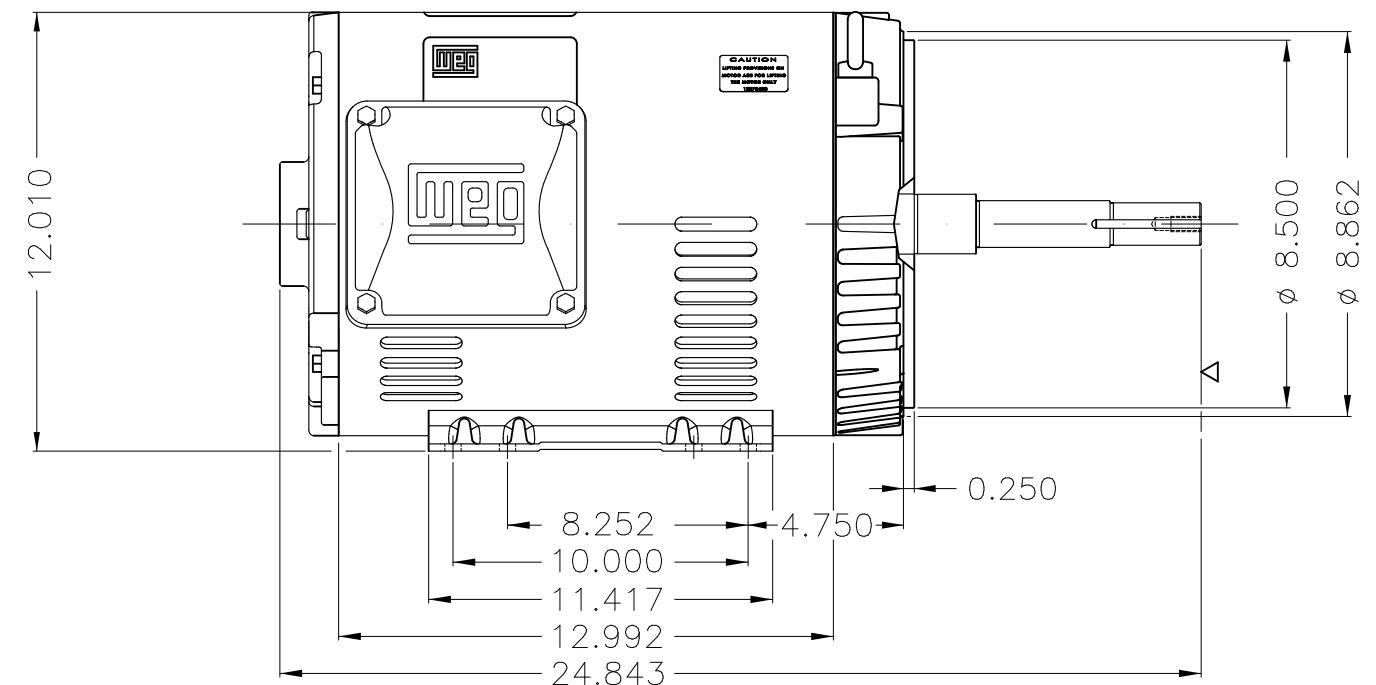

Dimensões em polegada
Dimensions in inches

THIS IS AN UPDATED REVISION, THE
PREVIOUS ONE MUST BE DISREGARDED.

Color Munsell N 1 matte black
Painting plan 207N
Mounting F-1/B34R(D)

ECM	LOC	SUMMARY OF MODIFICATIONS	EXECUTED	CHECKED	RELEASED	DATE	VER
EXECUTED	USERADMIN	THREE PHASE ODP ROLLED STEEL NEMA PREM.					
CHECKED		FRAME 254/6JP ODP					
RELEASED		CLOSE COUPLED PUMP JP TYPE W					
REL DT	22.01.2018	WMO Jaragua do Sul	Product Engineering	SHEET	1 / 1		

15 HP 04 Poles 60Hz

A