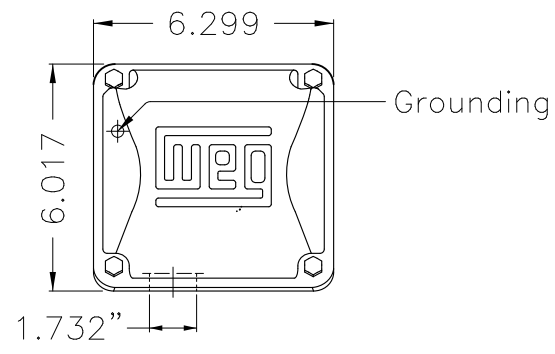

Dimensões em polegada
Dimensions in inches

THIS IS AN UPDATED REVISION, THE
PREVIOUS ONE MUST BE DISREGARDED.

Color Munsell N 1 matte black
Painting plan 207N
Mounting F-1/B34R(D)

ECM	LOC	SUMMARY OF MODIFICATIONS	EXECUTED	CHECKED	RELEASED	DATE	VER
EXECUTED	USERADMIN	THREE PHASE ODP ROLLED STEEL NEMA PREM.					
CHECKED		FRAME 254/6JP ODP					
RELEASED		CLOSE COUPLED PUMP JP TYPE W					
REL DT	22.01.2018	WMO Jaragua do Sul	Product Engineering	SHEET	1 / 1		

15 HP 04 Poles 60Hz

A