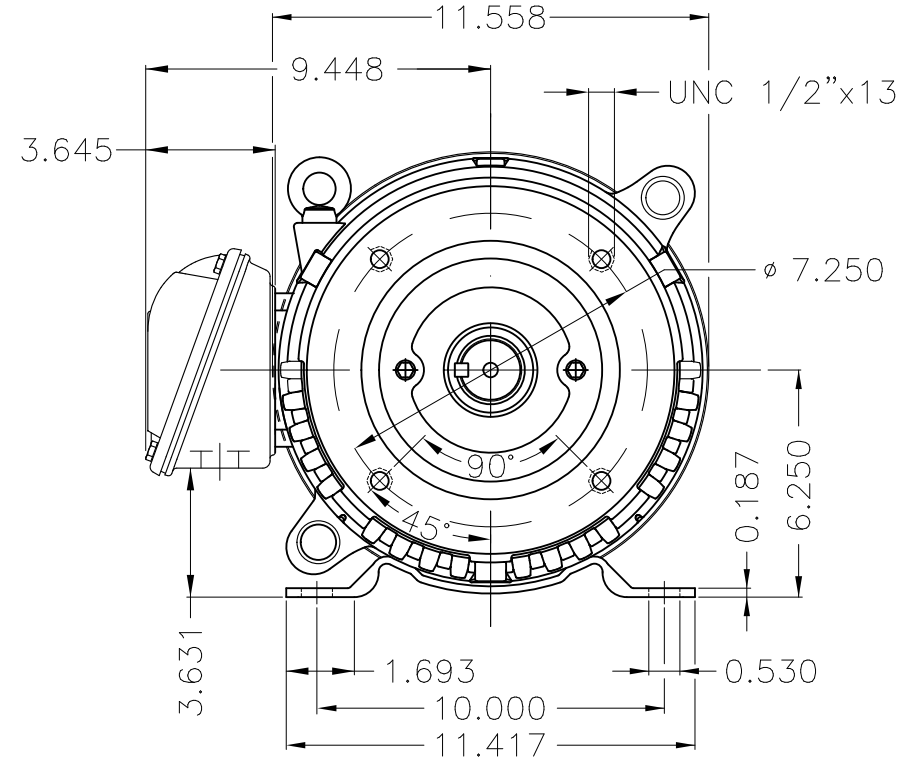

Dimensões em polegada
Dimensions in inches

THIS IS AN UPDATED REVISION, THE
PREVIOUS ONE MUST BE DISREGARDED.

Color Munsell N 1 matte black
Painting plan 207N
Mounting F-1/B34R(D)

ECM	LOC	SUMMARY OF MODIFICATIONS	EXECUTED	CHECKED	RELEASED	DATE	VER
EXECUTED	USERADMIN	THREE PHASE ODP ROLLED STEEL NEMA PREM.					
CHECKED		FRAME 254/6JP ODP					
RELEASED		CLOSE COUPLED PUMP JP TYPE W					
REL DT	22.01.2018	WMO Jaragua do Sul	Product Engineering	SHEET	1 / 1		

15 HP 04 Poles 60Hz

A