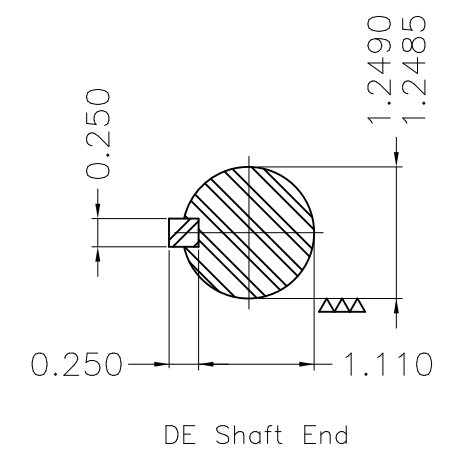

Dimensões em polegada
Dimensions in inches

THIS IS AN UPDATED REVISION, THE
PREVIOUS ONE MUST BE DISREGARDED.

Color Munsell N 1 matte black
Painting plan 207N
Mounting F-1/B34R(D)

ECM	LOC	SUMMARY OF MODIFICATIONS	EXECUTED	CHECKED	RELEASED	DATE	VER
EXECUTED	USERADMIN	THREE PHASE ODP ROLLED STEEL NEMA PREM.					
CHECKED		FRAME 254/6JP ODP					
RELEASED		CLOSE COUPLED PUMP JP TYPE W					
REL DT	22.01.2018	WMO Jaragua do Sul	Product Engineering	SHEET	1 / 1		

15 HP 04 Poles 60Hz

A