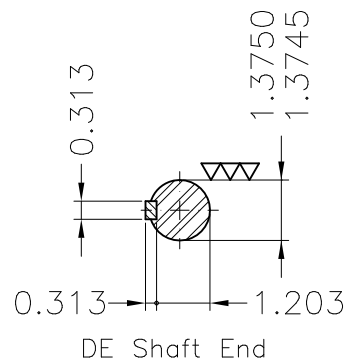

Dimensões em polegada
Dimensions in inches

THIS IS AN UPDATED REVISION, THE
PREVIOUS ONE MUST BE DISREGARDED.

Color Munsell N 1 matte black
Painting plan 207N
Mounting F-1/B3R(D)

ECM	LOC	SUMMARY OF MODIFICATIONS	EXECUTED	CHECKED	RELEASED	DATE	VER
EXECUTED	USERADMIN	 THREE PHASE ODP ROLLED STEEL NEMA PREM. FRAME 213/5T ODP WEG code: 12674849					
CHECKED							
RELEASED							
REL DT	23.01.2018	WMO Jaragua do Sul	Product Engineering	SHEET	1 / 1		

7.5 HP 04 Poles 60Hz

A

ZME A3