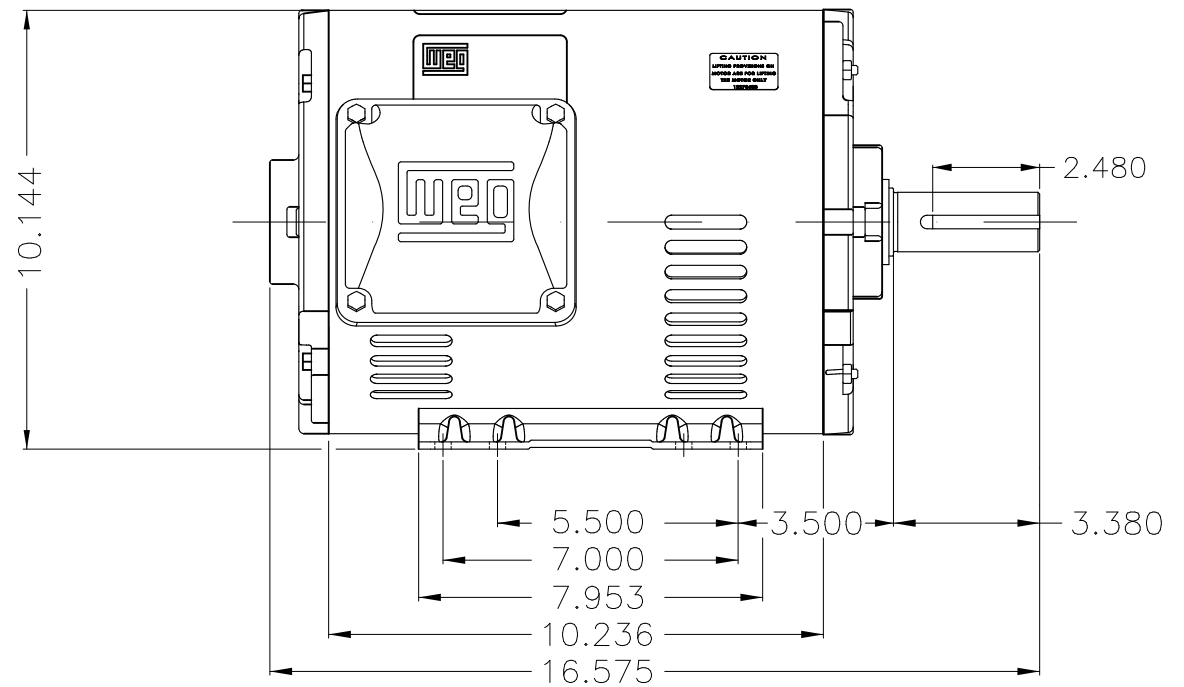

Dimensões em polegada
Dimensions in inches

THIS IS AN UPDATED REVISION, THE
PREVIOUS ONE MUST BE DISREGARDED.

Color Munsell N 1 matte black
Painting plan 207N
Mounting F-1/B3R(D)

ECM	LOC	SUMMARY OF MODIFICATIONS	EXECUTED	CHECKED	RELEASED	DATE	VER
EXECUTED	USERADMIN	 THREE PHASE ODP ROLLED STEEL NEMA PREM. FRAME 213/5T ODP WEG code: 12674849					
CHECKED							
RELEASED							
REL DT	23.01.2018	WMO Jaragua do Sul	Product Engineering	SHEET	1 / 1		

7.5 HP 04 Poles 60Hz

A

ZME A3