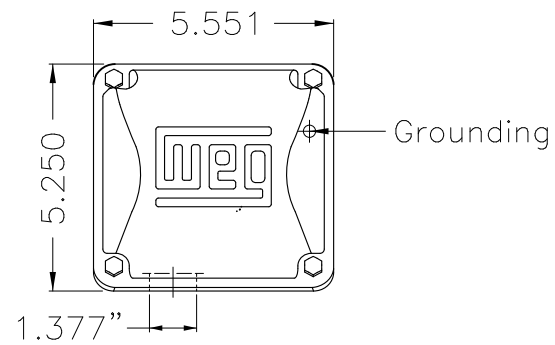

Dimensões em polegada
Dimensions in inches

THIS IS AN UPDATED REVISION, THE
PREVIOUS ONE MUST BE DISREGARDED.

Color Munsell N 1 matte black
Painting plan 207N
Mounting F-1/B3R(D)

ECM	LOC	SUMMARY OF MODIFICATIONS	EXECUTED	CHECKED	RELEASED	DATE	VER
EXECUTED	USERADMIN	 THREE PHASE ODP ROLLED STEEL NEMA PREM. FRAME 213/5T ODP WEG code: 12674849					
CHECKED							
RELEASED							
REL DT	23.01.2018	WMO Jaragua do Sul	Product Engineering	SHEET	1 / 1		