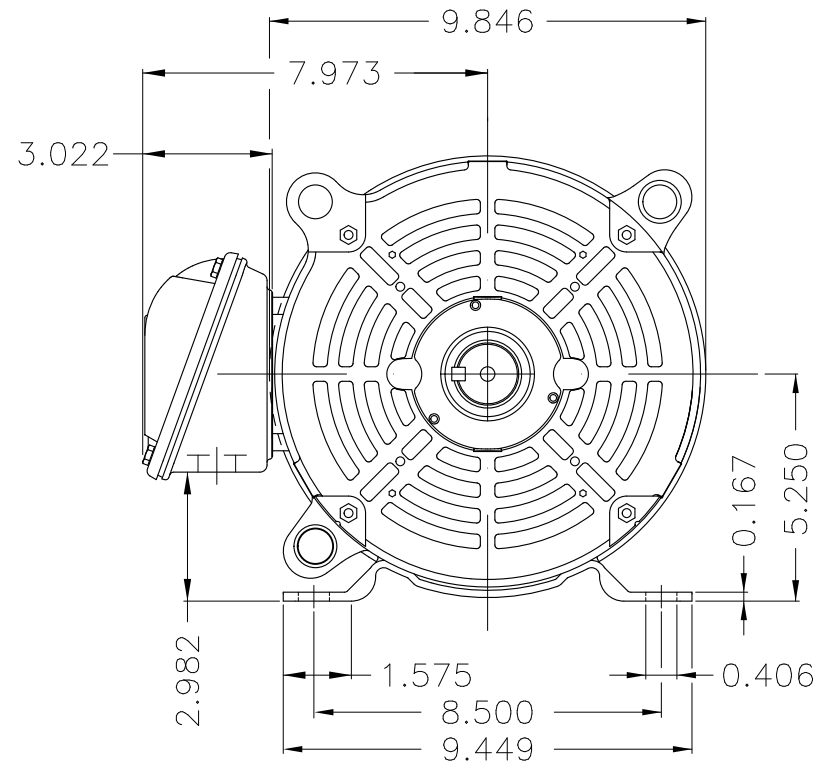

Dimensões em polegada
Dimensions in inches

THIS IS AN UPDATED REVISION, THE
PREVIOUS ONE MUST BE DISREGARDED.

Color Munsell N 1 matte black
Painting plan 207N
Mounting F-1/B3R(D)

ECM	LOC	SUMMARY OF MODIFICATIONS	EXECUTED	CHECKED	RELEASED	DATE	VER
EXECUTED	USERADMIN	 THREE PHASE ODP ROLLED STEEL NEMA PREM. FRAME 213/5T ODP WEG code: 12674849					
CHECKED							
RELEASED							
REL DT	23.01.2018	WMO Jaragua do Sul	Product Engineering	SHEET	1 / 1		

7.5 HP 04 Poles 60Hz

A

ZME A3