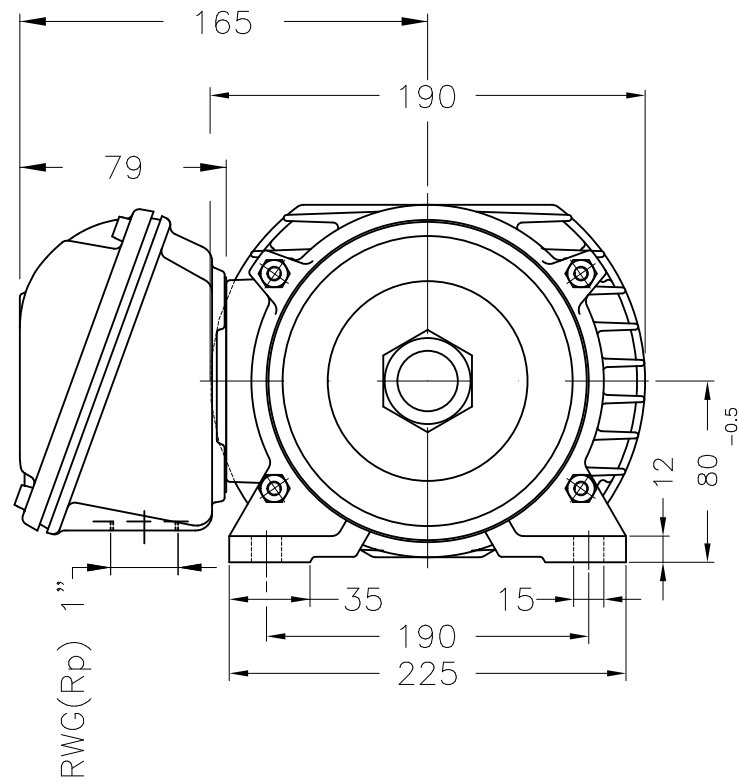

Dimensões em mm  
Dimensions in mm

THIS IS AN UPDATED REVISION, THE  
PREVIOUS ONE MUST BE DISREGARDED.

Without OFF thermal protection

Color RAL 7022

Painting plan 207A

Mounting B3R(D)

ECM	LOC	SUMMARY OF MODIFICATIONS			EXECUTED	CHECKED	RELEASED	DATE	VER
EXECUTED	USERADMIN		THREE PHASE SAW ARBOR MOTOR						
CHECKED			FRAME 80S/MS IP54 TEFC						
RELEASED			WEG code: 10023141						
REL DT	22.01.2018	WMO	Jaragua do Sul	Product Engineering	SHEET	1 / 1			

3 HP 02 Poles 60Hz

A