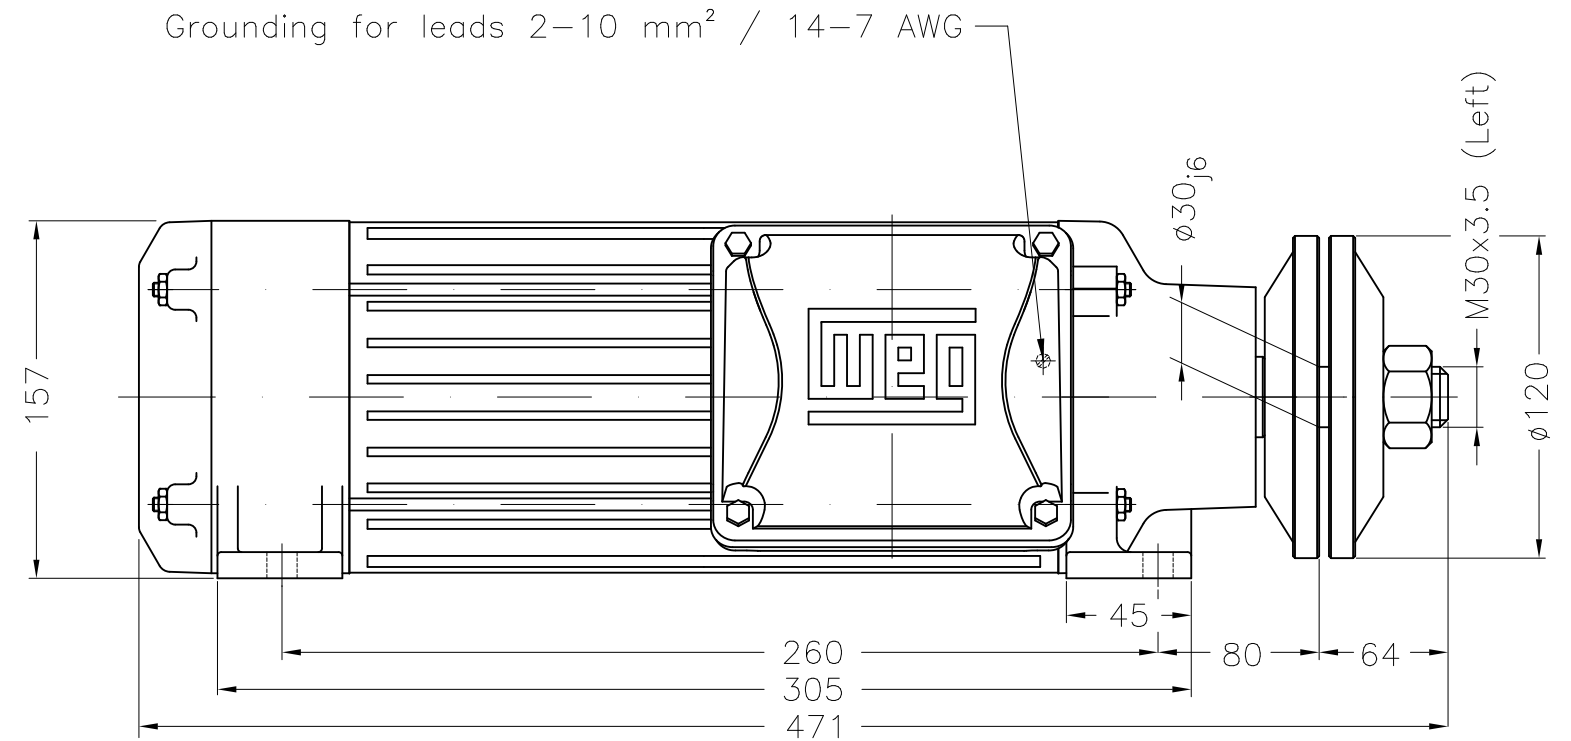

Dimensões em mm  
Dimensions in mm

THIS IS AN UPDATED REVISION, THE  
PREVIOUS ONE MUST BE DISREGARDED.

Without OFF thermal protection

Color RAL 7022

Painting plan 207A

Mounting B3R(D)

ECM	LOC	SUMMARY OF MODIFICATIONS			EXECUTED	CHECKED	RELEASED	DATE	VER
EXECUTED	USERADMIN		THREE PHASE SAW ARBOR MOTOR						
CHECKED			FRAME 80S/MS IP54 TEFC						
RELEASED			WEG code: 10023141						
REL DT	22.01.2018	WMO	Jaragua do Sul	Product Engineering	SHEET	1 / 1			

3 HP 02 Poles 60Hz

A