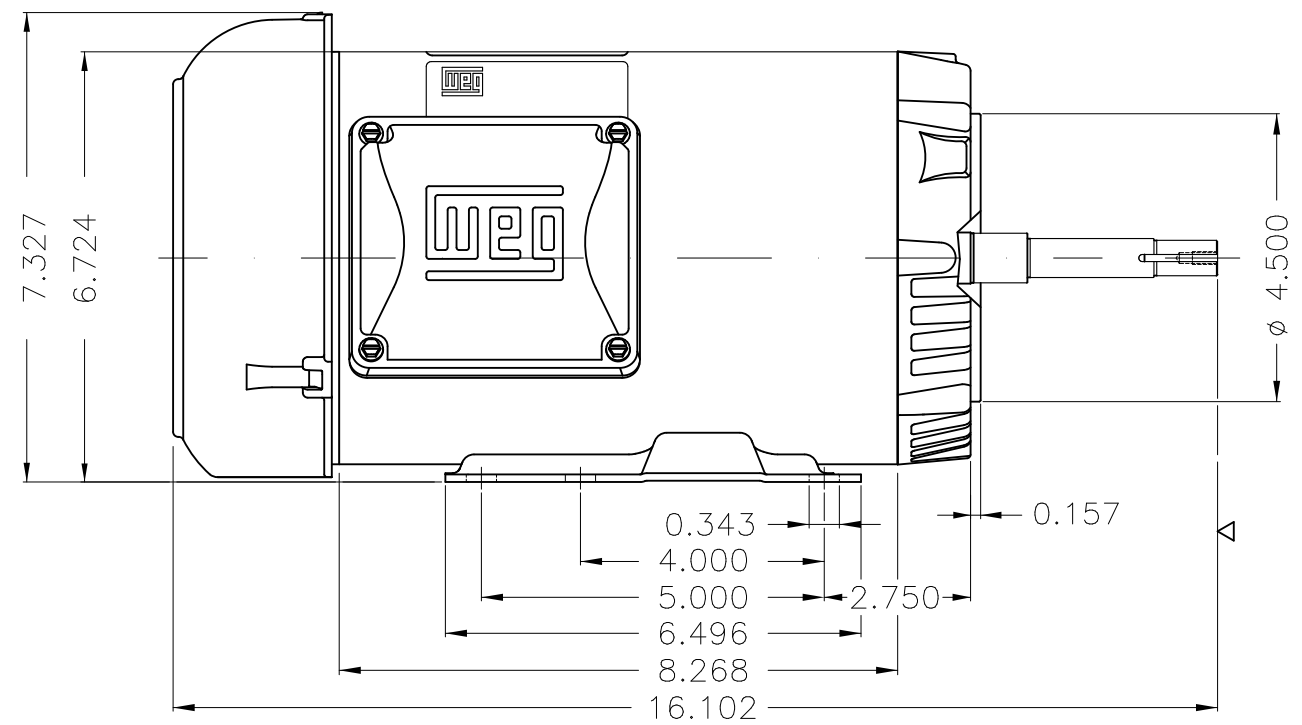

Dimensões em polegada
Dimensions in inches

THIS IS AN UPDATED REVISION, THE
PREVIOUS ONE MUST BE DISREGARDED.

EUNC 3/8"-16 WEG TBG253

Color Munsell N 1 matte black
Painting plan 207N
Mounting F-1/B34R(D)

ECM	LOC	SUMMARY OF MODIFICATIONS	EXECUTED	CHECKED	RELEASED	DATE	VER
EXECUTED	USERADMIN	THREE P. MOTOR TEFC ROLLED STEEL NEMA P.					
CHECKED		FRAME 143/5JM IP55 TEFC					
RELEASED		CLOSE COUPLED PUMP JM TYPE W					
REL DT	22.01.2018	WMO Jaragua do Sul	Product Engineering	SHEET	1 / 1		

1.5 HP 04 Poles 60Hz