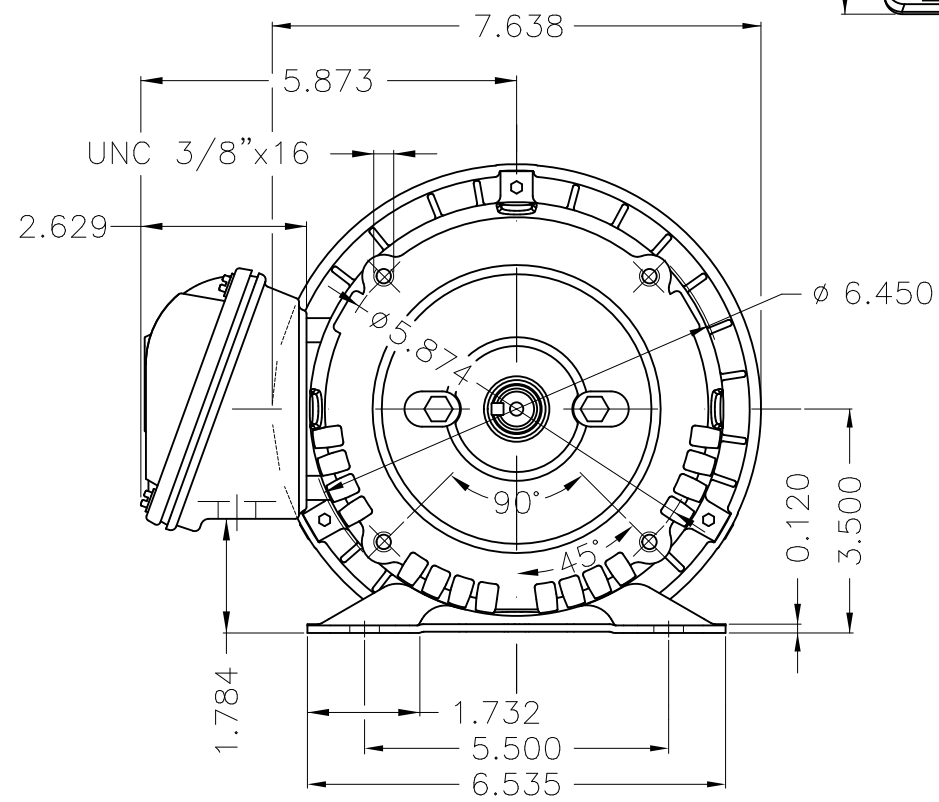

Dimensões em polegada
Dimensions in inches

THIS IS AN UPDATED REVISION, THE
PREVIOUS ONE MUST BE DISREGARDED.

EUNC 3/8"-16 WEG TBG253

Color Munsell N 1 matte black
Painting plan 207N
Mounting F-1/B34R(D)

ECM	LOC	SUMMARY OF MODIFICATIONS	EXECUTED	CHECKED	RELEASED	DATE	VER
EXECUTED	USERADMIN	THREE P. MOTOR TEFC ROLLED STEEL NEMA P.					
CHECKED		FRAME 143/5JM IP55 TEFC					
RELEASED		CLOSE COUPLED PUMP JM TYPE W					
REL DT	22.01.2018	WMO Jaragua do Sul	Product Engineering	SHEET	1 / 1		

1.5 HP 04 Poles 60Hz