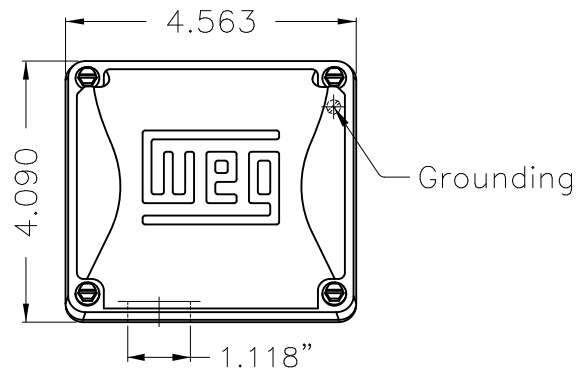

Dimensões em polegada
Dimensions in inches

THIS IS AN UPDATED REVISION, THE
PREVIOUS ONE MUST BE DISREGARDED.

EUNC 3/8"-16 WEG TBG253

Color Munsell N 1 matte black
Painting plan 207N
Mounting F-1/B34R(D)

ECM	LOC	SUMMARY OF MODIFICATIONS	EXECUTED	CHECKED	RELEASED	DATE	VER
EXECUTED	USERADMIN	THREE P. MOTOR TEFC ROLLED STEEL NEMA P.					
CHECKED		FRAME 143/5JM IP55 TEFC					
RELEASED		CLOSE COUPLED PUMP JM TYPE W					
REL DT	22.01.2018	WMO Jaragua do Sul	Product Engineering	SHEET	1 / 1		