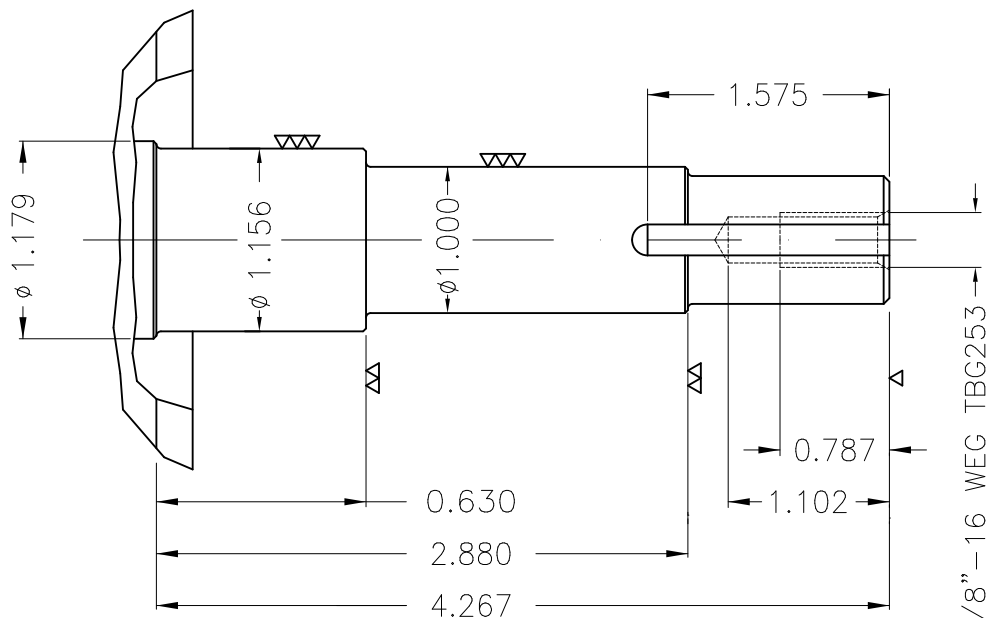

Dimensões em polegada
Dimensions in inches

THIS IS AN UPDATED REVISION, THE
PREVIOUS ONE MUST BE DISREGARDED.

EUNC 3/8"-16 WEG TBG253

Color Munsell N 1 matte black
Painting plan 207N
Mounting F-1/B34R(D)

ECM	LOC	SUMMARY OF MODIFICATIONS	EXECUTED	CHECKED	RELEASED	DATE	VER
EXECUTED	USERADMIN	THREE P. MOTOR TEFC ROLLED STEEL NEMA P.					
CHECKED		FRAME 143/5JM IP55 TEFC					
RELEASED		CLOSE COUPLED PUMP JM TYPE W					
REL DT	22.01.2018	WMO Jaragua do Sul	Product Engineering	SHEET	1 / 1		

1.5 HP 04 Poles 60Hz