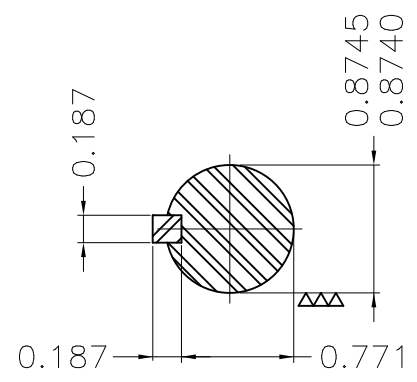

Dimensões em polegada
Dimensions in inches

THIS IS AN UPDATED REVISION, THE
PREVIOUS ONE MUST BE DISREGARDED.

EUNC 3/8"-16 WEG TBG253

Color Munsell N 1 matte black
Painting plan 207N
Mounting F-1/B34R(D)

ECM	LOC	SUMMARY OF MODIFICATIONS	EXECUTED	CHECKED	RELEASED	DATE	VER
EXECUTED	USERADMIN	THREE P. MOTOR TEFC ROLLED STEEL NEMA P.					
CHECKED		FRAME 143/5JM IP55 TEFC					
RELEASED		CLOSE COUPLED PUMP JM TYPE W					
REL DT	22.01.2018	WMO Jaragua do Sul	Product Engineering	SHEET	1 / 1		