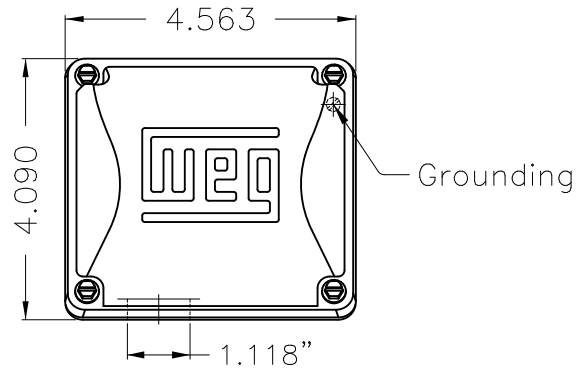

Dimensões em polegada
Dimensions in inches

THIS IS AN UPDATED REVISION, THE
PREVIOUS ONE MUST BE DISREGARDED.

Color Munsell N 1 matte black
Painting plan 207N
Mounting F-1/B3R(D)

ECM	LOC	SUMMARY OF MODIFICATIONS	EXECUTED	CHECKED	RELEASED	DATE	VER
EXECUTED	USERADMIN	THREE PHASE ODP ROLLED STEEL NEMA PREM.					
CHECKED		FRAME 143/5T ODP					
RELEASED		WEG code: 12628413					
REL DT	23.01.2018	WMO Jaragua do Sul	Product Engineering	SHEET	1 / 1		