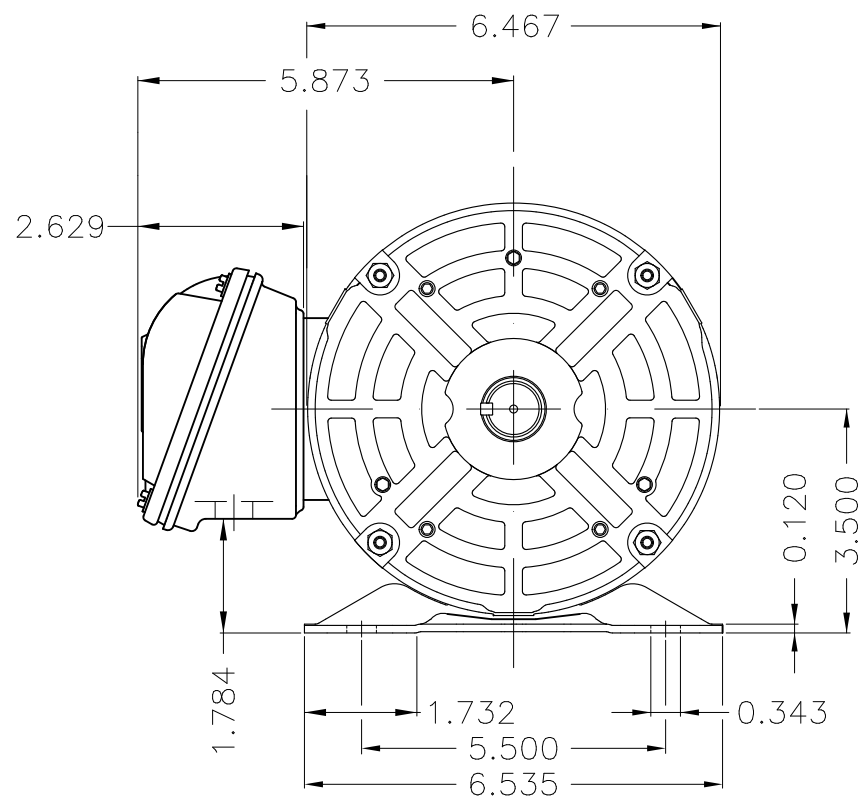

Dimensões em polegada
Dimensions in inches

THIS IS AN UPDATED REVISION, THE
PREVIOUS ONE MUST BE DISREGARDED.

Color Munsell N 1 matte black
Painting plan 207N
Mounting F-1/B3R(D)

ECM	LOC	SUMMARY OF MODIFICATIONS	EXECUTED	CHECKED	RELEASED	DATE	VER
EXECUTED	USERADMIN	THREE PHASE ODP ROLLED STEEL NEMA PREM.					
CHECKED		FRAME 143/5T ODP					
RELEASED		WEG code: 12628413					
REL DT	23.01.2018	WMO Jaragua do Sul	Product Engineering	SHEET	1 / 1		