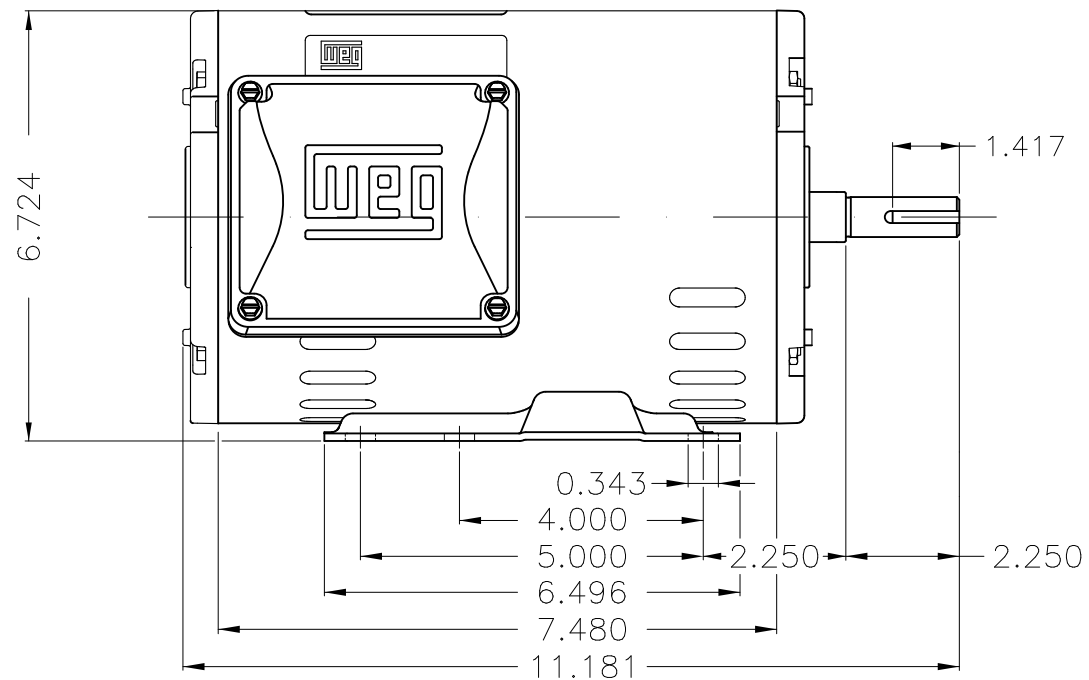

Dimensões em polegada
Dimensions in inches

THIS IS AN UPDATED REVISION, THE
PREVIOUS ONE MUST BE DISREGARDED.

Color Munsell N 1 matte black
Painting plan 207N
Mounting F-1/B3R(D)

ECM	LOC	SUMMARY OF MODIFICATIONS	EXECUTED	CHECKED	RELEASED	DATE	VER
EXECUTED	USERADMIN	THREE PHASE ODP ROLLED STEEL NEMA PREM.					
CHECKED		FRAME 143/5T ODP					
RELEASED		WEG code: 12628413					
REL DT	23.01.2018	WMO Jaragua do Sul	Product Engineering	SHEET	1 / 1		