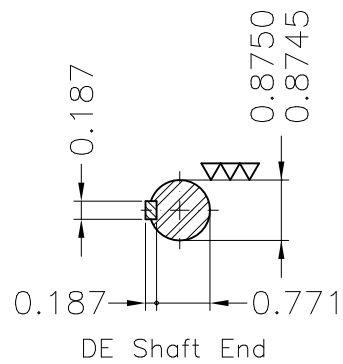

Dimensões em polegada
Dimensions in inches

THIS IS AN UPDATED REVISION, THE
PREVIOUS ONE MUST BE DISREGARDED.

Color Munsell N 1 matte black
Painting plan 207N
Mounting F-1/B3R(D)

ECM	LOC	SUMMARY OF MODIFICATIONS	EXECUTED	CHECKED	RELEASED	DATE	VER
EXECUTED	USERADMIN	THREE PHASE ODP ROLLED STEEL NEMA PREM.					
CHECKED		FRAME 143/5T ODP					
RELEASED		WEG code: 12628413					
REL DT	23.01.2018	WMO Jaragua do Sul	Product Engineering	SHEET	1 / 1		

1 HP 04 Poles 60Hz

A

ZME A3