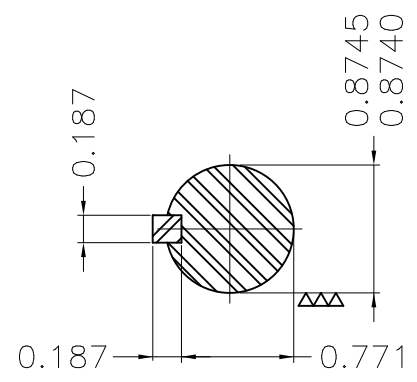

Dimensões em polegada
Dimensions in inches

THIS IS AN UPDATED REVISION, THE
PREVIOUS ONE MUST BE DISREGARDED.

EUNC 3/8"-16 WEG TBG253

Color Munsell N 1 matte black
Painting plan 207N
Mounting F-1/B34R(D)

ECM	LOC	SUMMARY OF MODIFICATIONS	EXECUTED	CHECKED	RELEASED	DATE	VER
EXECUTED	USERADMIN	THREE PHASE ODP ROLLED STEEL NEMA PREM.					
CHECKED		FRAME 143/5JM ODP					
RELEASED		CLOSE COUPLED PUMP JM TYPE W					
REL DT	19.01.2018	WMO Jaragua do Sul	Product Engineering	SHEET	1 / 1		