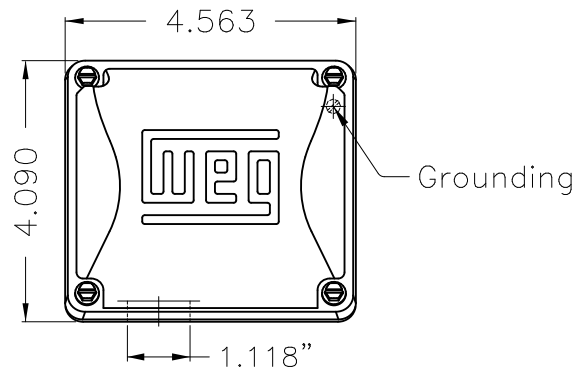

Dimensões em polegada
Dimensions in inches

THIS IS AN UPDATED REVISION, THE
PREVIOUS ONE MUST BE DISREGARDED.

EUNC 3/8"-16 WEG TBG253

Color Munsell N 1 matte black
Painting plan 207N
Mounting F-1/B34R(D)

ECM	LOC	SUMMARY OF MODIFICATIONS	EXECUTED	CHECKED	RELEASED	DATE	VER
EXECUTED	USERADMIN	THREE PHASE ODP ROLLED STEEL NEMA PREM.					
CHECKED		FRAME 143/5JM ODP					
RELEASED		CLOSE COUPLED PUMP JM TYPE W					
REL DT	19.01.2018	WMO Jaragua do Sul	Product Engineering	SHEET	1 / 1		