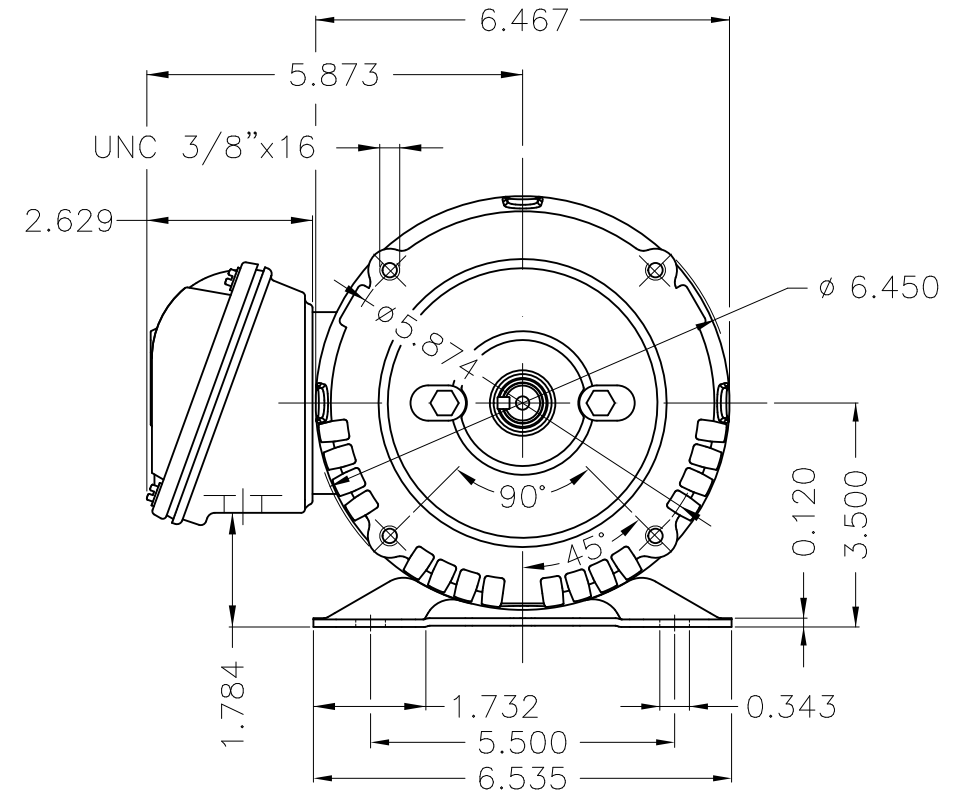

Dimensões em polegada
Dimensions in inches

THIS IS AN UPDATED REVISION, THE
PREVIOUS ONE MUST BE DISREGARDED.

EUNC 3/8"-16 WEG TBG253

Color Munsell N 1 matte black
Painting plan 207N
Mounting F-1/B34R(D)

ECM	LOC	SUMMARY OF MODIFICATIONS	EXECUTED	CHECKED	RELEASED	DATE	VER
EXECUTED	USERADMIN	THREE PHASE ODP ROLLED STEEL NEMA PREM.					
CHECKED		FRAME 143/5JM ODP					
RELEASED		CLOSE COUPLED PUMP JM TYPE W					
REL DT	19.01.2018	WMO Jaragua do Sul	Product Engineering	SHEET	1 / 1		

1 HP 04 Poles 60Hz