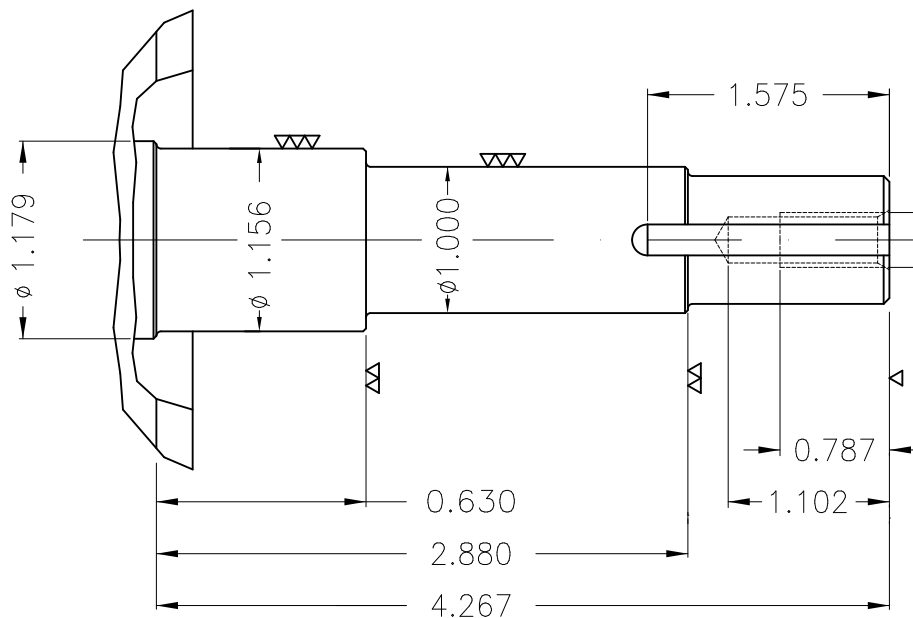

Dimensões em polegada
Dimensions in inches

THIS IS AN UPDATED REVISION, THE
PREVIOUS ONE MUST BE DISREGARDED.

EUNC 3/8"-16 WEG TBG253

Color Munsell N 1 matte black
Painting plan 207N
Mounting F-1/B34R(D)

ECM	LOC	SUMMARY OF MODIFICATIONS	EXECUTED	CHECKED	RELEASED	DATE	VER
EXECUTED	USERADMIN	THREE PHASE ODP ROLLED STEEL NEMA PREM.					
CHECKED		FRAME 143/5JM ODP					
RELEASED		CLOSE COUPLED PUMP JM TYPE W					
REL DT	19.01.2018	WMO Jaragua do Sul	Product Engineering	SHEET	1 / 1		

1 HP 04 Poles 60Hz