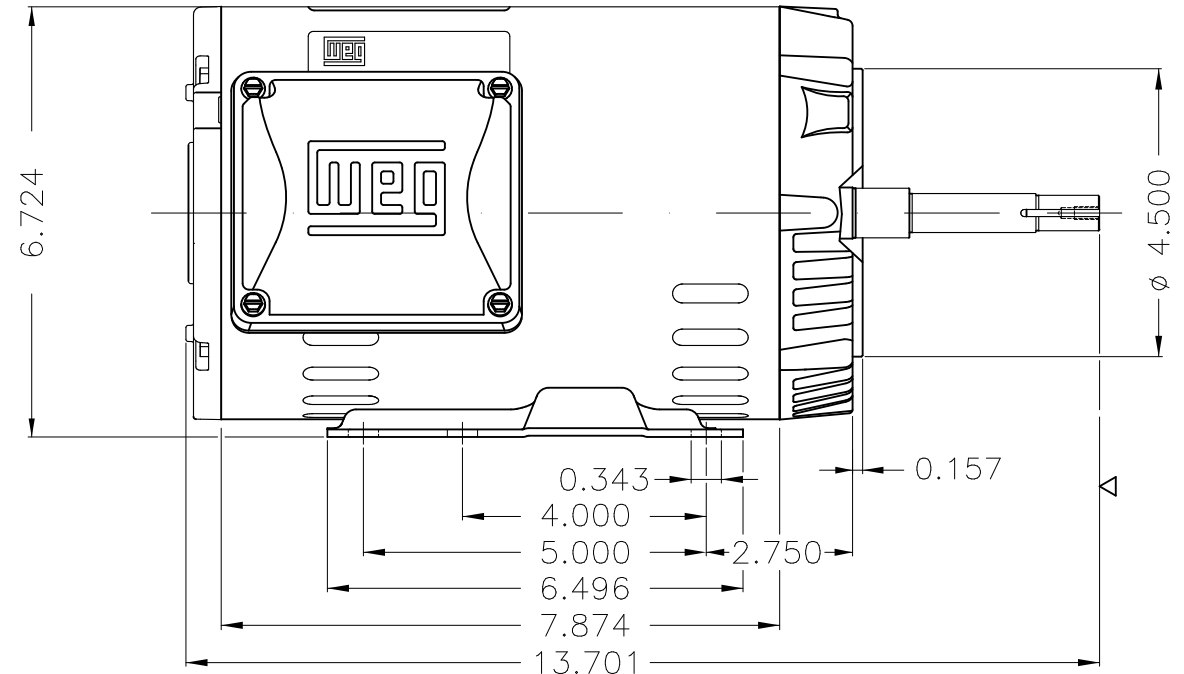

Dimensões em polegada
Dimensions in inches

THIS IS AN UPDATED REVISION, THE
PREVIOUS ONE MUST BE DISREGARDED.

EUNC 3/8"-16 WEG TBG253

Color Munsell N 1 matte black
Painting plan 207N
Mounting F-1/B34R(D)

ECM	LOC	SUMMARY OF MODIFICATIONS	EXECUTED	CHECKED	RELEASED	DATE	VER
EXECUTED	USERADMIN	THREE PHASE ODP ROLLED STEEL NEMA PREM.					
CHECKED		FRAME 143/5JM ODP					
RELEASED		CLOSE COUPLED PUMP JM TYPE W					
REL DT	19.01.2018	WMO Jaragua do Sul	Product Engineering	SHEET	1 / 1		

1 HP 04 Poles 60Hz