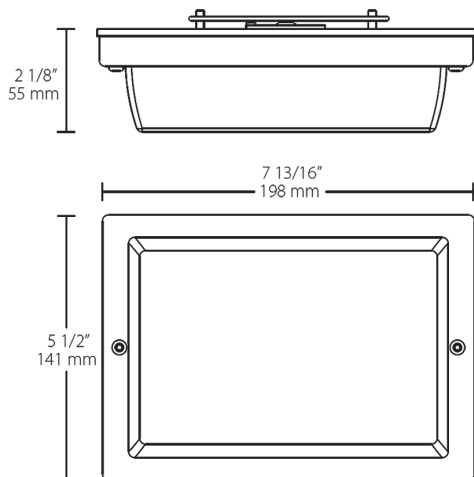

Dimensions

Features

- Vandalproof polycarbonate drop lens
- Ultra efficiency
- Low-profile design

Ordering Matrix

Family	Wattage	Color Temp	Finish
VAN1LED	12		W
	6 = 6W 12 = 12W	Blank = 5000K Cool N = 4000K Neutral Y = 3000K Warm	W = White