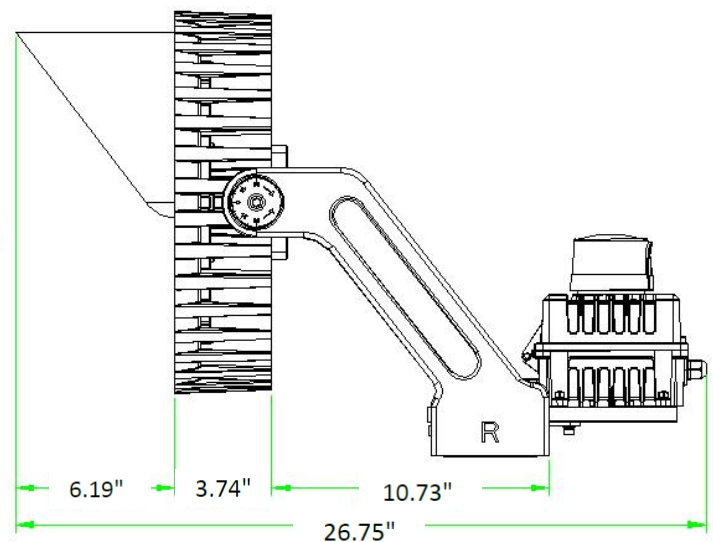

77007B - SPORTS LIGHT

500W 5K 277-480V 80° BEAM ANGLE

FEATURES:

- 360° Lighting, 80° Beam Angle
- Easy Install & Operation
- Separate Driver Box lowers overall fixture temperature and allows for remote mounting from fixture
- 10kV Surge Protection
- Glare Shield Included with Fixture
- IP65 Rated for Wet Locations
- 5 Year Warranty
- 3.29' Whip Length
- Operating Temperature: -40° - 113°F
- Die cast Aluminum Housing, Black Finish, Red Side Accents
- Application: Sports Stadiums, Recreational Fields, Arenas, Parks & more

Part#	Wattage	Voltage	Lumens	CCT	CRI	Dimming	Beam Angle	Lumens/Watt
77007B	500W	277-480V	71,377	5000K	72	0-10V	80°	141 lm/w

77007B - SPORTS LIGHT

500W 5K 277-480V 80° BEAM ANGLE

PHOTOMETRY:

DIMENSIONAL LINE ART:

77007B - SPORTS LIGHT

500W 5K 277-480V 80° BEAM ANGLE

TECHNICAL SPECIFICATIONS:

Electrical:

Input Voltage: 277-480V

Current: 1.8A @ 277V

Frequency: 60Hz

Power Factor: ≥ 0.9