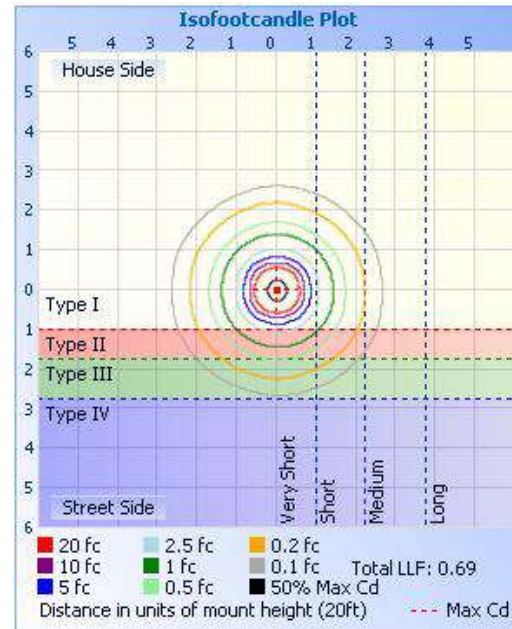

77007B - SPORTS LIGHT

500W 5K 277-480V 80° BEAM ANGLE

FEATURES:

- 360° Lighting, 80° Beam Angle
- Easy Install & Operation
- Separate Driver Box lowers overall fixture temperature and allows for remote mounting from fixture
- 10kV Surge Protection
- Glare Shield Included with Fixture
- IP65 Rated for Wet Locations
- 5 Year Warranty
- 3.29' Whip Length
- Operating Temperature: -40° - 113°F
- Die cast Aluminum Housing, Black Finish, Red Side Accents
- Application: Sports Stadiums, Recreational Fields, Arenas, Parks & more

Part#	Wattage	Voltage	Lumens	CCT	CRI	Dimming	Beam Angle	Lumens/Watt
77007B	500W	277-480V	71,377	5000K	72	0-10V	80°	141 lm/w

77007B - SPORTS LIGHT

500W 5K 277-480V 80° BEAM ANGLE

PHOTOMETRY:

DIMENSIONAL LINE ART:

77007B - SPORTS LIGHT

500W 5K 277-480V 80° BEAM ANGLE

TECHNICAL SPECIFICATIONS:

Electrical:

Input Voltage: 277-480V

Current: 1.8A @ 277V

Frequency: 60Hz

Power Factor: ≥ 0.9

THD: $\leq 20\%$

Product Parameters:

500 Watts

Lumens: 71,377

Efficacy: 141 Lumens Per Watt

50,000+ Hour LED Life Span

CCT: 5000K (Cool White)

Chromaticity Measurements: