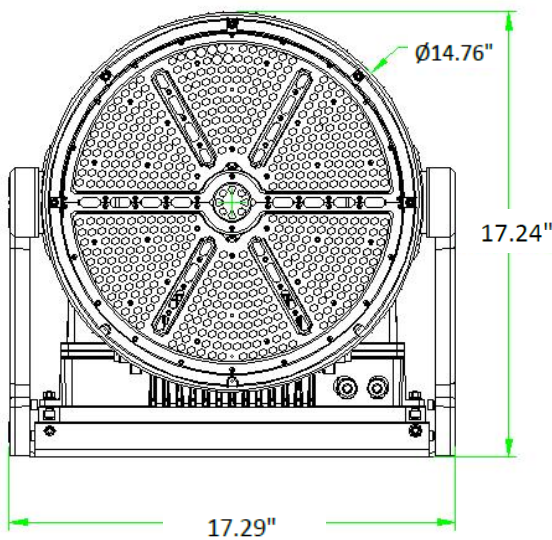

77007B - SPORTS LIGHT

500W 5K 277-480V 80° BEAM ANGLE

FEATURES:

- 360° Lighting, 80° Beam Angle
- Easy Install & Operation
- Separate Driver Box lowers overall fixture temperature and allows for remote mounting from fixture
- 10kV Surge Protection
- Glare Shield Included with Fixture
- IP65 Rated for Wet Locations
- 5 Year Warranty
- 3.29' Whip Length
- Operating Temperature: -40° - 113°F
- Die cast Aluminum Housing, Black Finish, Red Side Accents
- Application: Sports Stadiums, Recreational Fields, Arenas, Parks & more

Part#	Wattage	Voltage	Lumens	CCT	CRI	Dimming	Beam Angle	Lumens/Watt
77007B	500W	277-480V	71,377	5000K	72	0-10V	80°	141 lm/w

77007B - SPORTS LIGHT

500W 5K 277-480V 80° BEAM ANGLE

PHOTOMETRY:

DIMENSIONAL LINE ART:

77007B - SPORTS LIGHT

500W 5K 277-480V 80° BEAM ANGLE

TECHNICAL SPECIFICATIONS:

Electrical:

Input Voltage: 277-480V

Current: 1.8A @ 277V

Frequency: 60Hz

Power Factor: ≥ 0.9

Housing: Die Cast Aluminum - Black

Powder Coated Finish

IP Rating: IP65 Wet Location Rated

Lens Material: Polycarbonate

Mounting: Yoke (Bracket) OR Slipfitter

Listings: cULus

Carton Qty: 1

Weight: 40.92 lbs