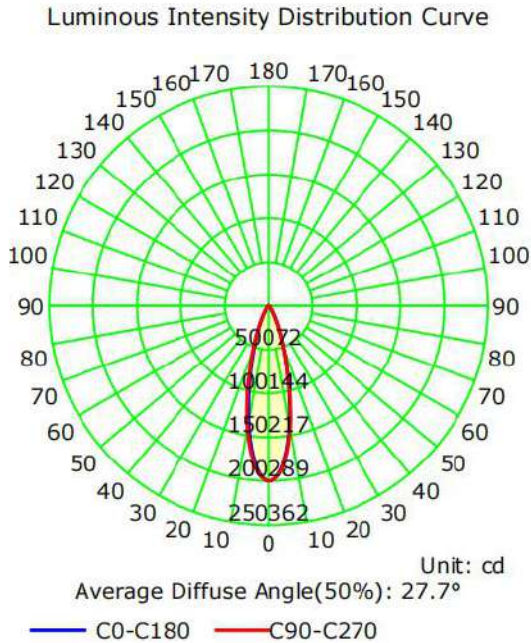

77007B - SPORTS LIGHT

500W 5K 277-480V 80° BEAM ANGLE

FEATURES:

- 360° Lighting, 80° Beam Angle
- Easy Install & Operation
- Separate Driver Box lowers overall fixture temperature and allows for remote mounting from fixture
- 10kV Surge Protection
- Glare Shield Included with Fixture
- IP65 Rated for Wet Locations
- 5 Year Warranty
- 3.29' Whip Length
- Operating Temperature: -40° - 113°F
- Die cast Aluminum Housing, Black Finish, Red Side Accents
- Application: Sports Stadiums, Recreational Fields, Arenas, Parks & more

Part#	Wattage	Voltage	Lumens	CCT	CRI	Dimming	Beam Angle	Lumens/Watt
77007B	500W	277-480V	71,377	5000K	72	0-10V	80°	141 lm/w

77007B - SPORTS LIGHT

500W 5K 277-480V 80° BEAM ANGLE

PHOTOMETRY:

DIMENSIONAL LINE ART:

77007B - SPORTS LIGHT

500W 5K 277-480V 80° BEAM ANGLE

TECHNICAL SPECIFICATIONS:

Electrical:

Input Voltage: 277-480V

Current: 1.8A @ 277V

Frequency: 60Hz

Power Factor: ≥ 0.9

THD: $\leq 20\%$

Product Parameters:

500 Watts

Lumens: 71,377

Efficacy: 141 Lumens Per Watt

50,000+ Hour LED Life Span

CCT: 5000K (Cool White)

Chromaticity Measurements: