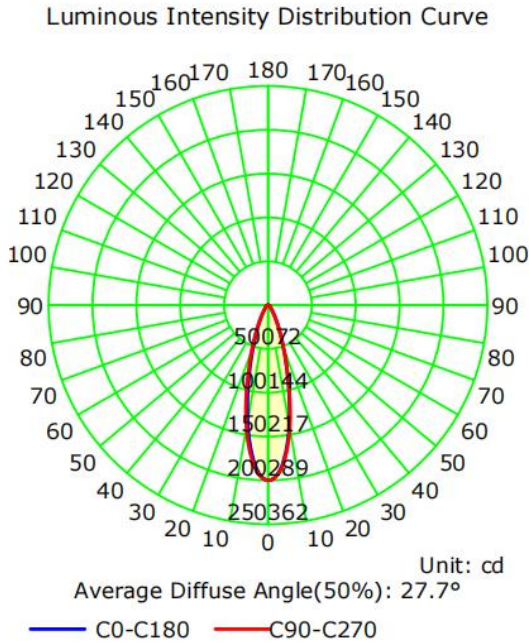

77005B - SPORTS LIGHT

500W 5K 277-480V 40° BEAM ANGLE

FEATURES:

- 360° Lighting, 40° Beam Angle
- Easy Install & Operation
- Separate Driver Box lowers overall fixture temperature and allows for remote mounting from fixture
- 10kV Surge Protection
- Glare Shield Included with Fixture
- IP65 Rated for Wet Locations
- 5 Year Warranty
- 3.29' Whip Length
- Operating Temperature: -40° - 113°F
- Die cast Aluminum Housing, Black Finish, Red Side Accents
- Application: Sports Stadiums, Recreational Fields, Arenas, Parks & more

Part#	Wattage	Voltage	Lumens	CCT	CRI	Dimming	Beam Angle	Lumens/Watt
77005B	500W	277-480V	71,377	5000K	72	0-10V	40°	141 lm/w

77005B - SPORTS LIGHT

500W 5K 277-480V 40° BEAM ANGLE

PHOTOMETRY:

DIMENSIONAL LINE ART:

77005B - SPORTS LIGHT

500W 5K 277-480V 40° BEAM ANGLE

TECHNICAL SPECIFICATIONS:

Electrical:

Input Voltage: 277-480V

Current: 1.8A @ 277V

Frequency: 60Hz

Power Factor: ≥ 0.9

THD: $\leq 20\%$

Product Parameters:

500 Watts

Lumens: 71,377

Efficacy: 141 Lumens Per Watt

50,000+ Hour LED Life Span

CCT: 5000K (Cool White)

Chromaticity Measurements: