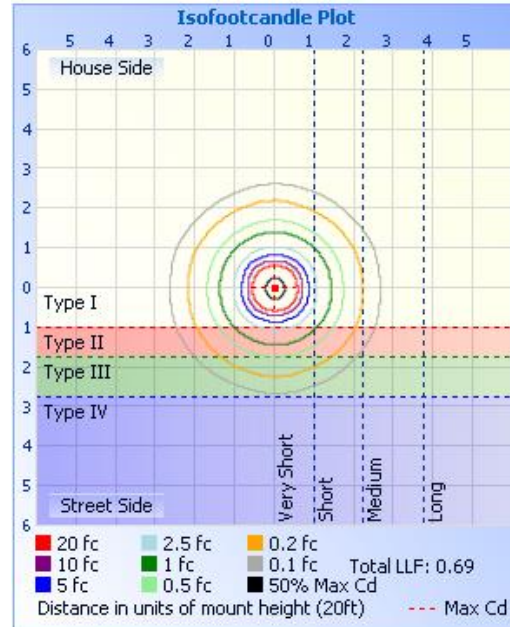

77005B - SPORTS LIGHT

500W 5K 277-480V 40° BEAM ANGLE

FEATURES:

- 360° Lighting, 40° Beam Angle
- Easy Install & Operation
- Separate Driver Box lowers overall fixture temperature and allows for remote mounting from fixture
- 10kV Surge Protection
- Glare Shield Included with Fixture
- IP65 Rated for Wet Locations
- 5 Year Warranty
- 3.29' Whip Length
- Operating Temperature: -40° - 113°F
- Die cast Aluminum Housing, Black Finish, Red Side Accents
- Application: Sports Stadiums, Recreational Fields, Arenas, Parks & more

Part#	Wattage	Voltage	Lumens	CCT	CRI	Dimming	Beam Angle	Lumens/Watt
77005B	500W	277-480V	71,377	5000K	72	0-10V	40°	141 lm/w

77005B - SPORTS LIGHT

500W 5K 277-480V 40° BEAM ANGLE

PHOTOMETRY:

DIMENSIONAL LINE ART:

77005B - SPORTS LIGHT

500W 5K 277-480V 40° BEAM ANGLE

TECHNICAL SPECIFICATIONS:

Electrical:

Input Voltage: 277-480V

Current: 1.8A @ 277V

Frequency: 60Hz

Power Factor: ≥ 0.9

THD: $\leq 20\%$

Product Parameters:

500 Watts

Lumens: 71,377

Efficacy: 141 Lumens Per Watt

50,000+ Hour LED Life Span

CCT: 5000K (Cool White)

Chromaticity Measurements: