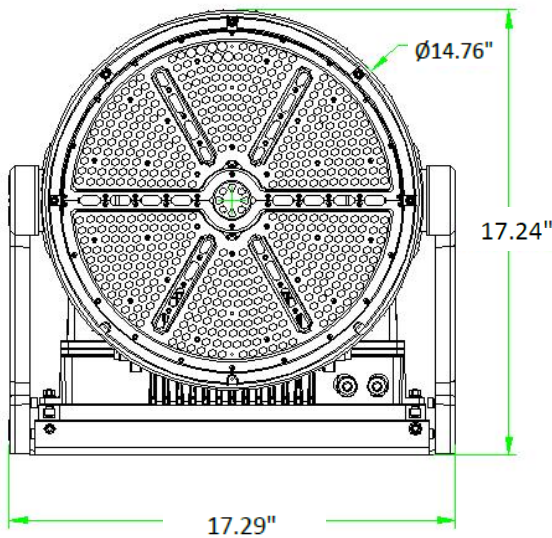

77005B - SPORTS LIGHT

500W 5K 277-480V 40° BEAM ANGLE

FEATURES:

- 360° Lighting, 40° Beam Angle
- Easy Install & Operation
- Separate Driver Box lowers overall fixture temperature and allows for remote mounting from fixture
- 10kV Surge Protection
- Glare Shield Included with Fixture
- IP65 Rated for Wet Locations
- 5 Year Warranty
- 3.29' Whip Length
- Operating Temperature: -40° - 113°F
- Die cast Aluminum Housing, Black Finish, Red Side Accents
- Application: Sports Stadiums, Recreational Fields, Arenas, Parks & more

Part#	Wattage	Voltage	Lumens	CCT	CRI	Dimming	Beam Angle	Lumens/Watt
77005B	500W	277-480V	71,377	5000K	72	0-10V	40°	141 lm/w

77005B - SPORTS LIGHT

500W 5K 277-480V 40° BEAM ANGLE

PHOTOMETRY:

DIMENSIONAL LINE ART:

77005B - SPORTS LIGHT

500W 5K 277-480V 40° BEAM ANGLE

TECHNICAL SPECIFICATIONS:

Electrical:

Input Voltage: 277-480V

Current: 1.8A @ 277V

Frequency: 60Hz

Power Factor: ≥ 0.9