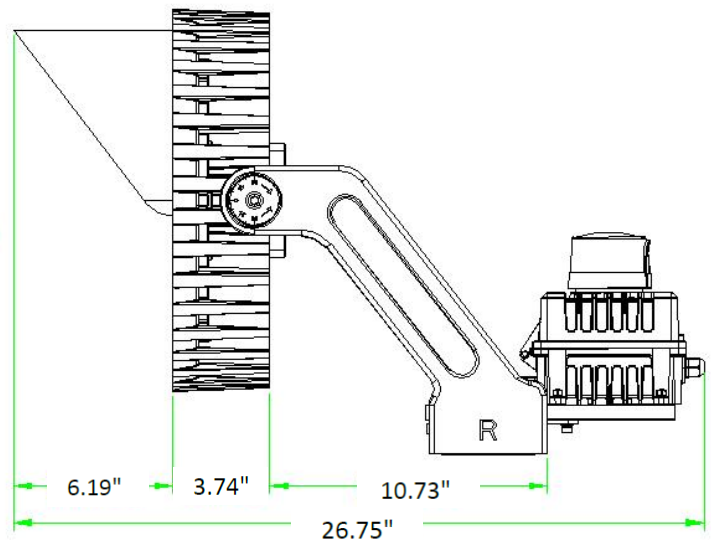

77005B - SPORTS LIGHT

500W 5K 277-480V 40° BEAM ANGLE

FEATURES:

- 360° Lighting, 40° Beam Angle
- Easy Install & Operation
- Separate Driver Box lowers overall fixture temperature and allows for remote mounting from fixture
- 10kV Surge Protection
- Glare Shield Included with Fixture
- IP65 Rated for Wet Locations
- 5 Year Warranty
- 3.29' Whip Length
- Operating Temperature: -40° - 113°F
- Die cast Aluminum Housing, Black Finish, Red Side Accents
- Application: Sports Stadiums, Recreational Fields, Arenas, Parks & more

Part#	Wattage	Voltage	Lumens	CCT	CRI	Dimming	Beam Angle	Lumens/Watt
77005B	500W	277-480V	71,377	5000K	72	0-10V	40°	141 lm/w

77005B - SPORTS LIGHT

500W 5K 277-480V 40° BEAM ANGLE

PHOTOMETRY:

DIMENSIONAL LINE ART:

77005B - SPORTS LIGHT

500W 5K 277-480V 40° BEAM ANGLE

TECHNICAL SPECIFICATIONS:

Electrical:

Input Voltage: 277-480V

Current: 1.8A @ 277V

Frequency: 60Hz

Power Factor: ≥ 0.9