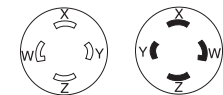

4-pole, 4-wire non-grounding
30A, 3ØY 120/208V/AC
NEMA L18-30

L18-30R L18-30P

3ØY plugs & connectors

Rating A	V/AC	NEMA	Description	Cord diameter	Color	Plug catalog no.	Connector catalog no.		
30	120/ 208	L18-30	3ØY watertight	0.43-1.15" (10.9-29.2mm)	Y	□ L1830PW	□ L1830CW		
			3ØY watertight	0.43-1.15" (10.9-29.2mm)	BK	□ L1830PWBK	□ L1830CWBK		
			3ØY severe duty	0.63-1.16" (15.9-29.4mm)	Y & BK	□ L1830PY	□ L1830CY		