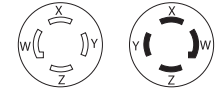

Complex environment locking devices

Product description

4-pole, 4-wire non-grounding
30A, 3ØY 120/208V/AC
Non-NEMA

Receptacle Plug