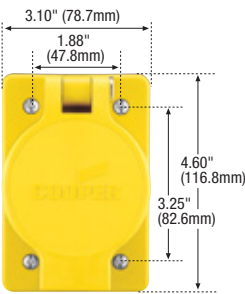

Complex environment locking devices

Product description

4-pole, 4-wire non-grounding
30A, 3ØY 120/208V/AC
Non-NEMA

Receptacle Plug

L1830PW

L1830RW

3ØY plugs & connectors

Rating A	V/AC	Description	Cord diameter	Color	Plug catalog no.	Connector catalog no.	
30	120/208	3ØY watertight	0.43-1.15" (10.9-29.2mm)	Y	□ 3431PW	□ 3433CW	
		3ØY watertight	0.43-1.15" (10.9-29.2mm)	BK	□ 3431PWBK	□ 3433CWBK	
		3ØY severe duty	0.63-1.16" (15.9-29.4mm)	Y & BK	□ 3431PY	□ 3433CY	

3ØY receptacles

Rating A	V/AC	Description	Color	Single receptacle catalog no.	
30	120/208	3ØY watertight	Y	□ 3433RW	
		3ØY watertight	BK	□ 3433RWBK	

Complex environment locking devices

Product description

4-pole, 4-wire non-grounding
30A, 3ØY 120/208V/AC
NEMA L18-30

L18-30R L18-30P

3ØY plugs & connectors

Rating A	V/AC	NEMA	Description	Cord diameter	Color	Plug catalog no.	Connector catalog no.		
30	120/ 208	L18-30	3ØY watertight	0.43-1.15" (10.9-29.2mm)	Y	□ L1830PW	□ L1830CW		
			3ØY watertight	0.43-1.15" (10.9-29.2mm)	BK	□ L1830PWBK	□ L1830CWBK		
			3ØY severe duty	0.63-1.16" (15.9-29.4mm)	Y & BK	□ L1830PY	□ L1830CY		

3ØY receptacles

Rating A	V/AC	NEMA	Description	Color	Single receptacle catalog no.		
30	120/ 208	L18-30	3ØY watertight	Y	□ L1830RW		
			3ØY watertight	BK	□ L1830RWBK		

Dimensional information:
D-34-35

Specification information:
Watertight industrial plugs & connectors: D-38
Watertight industrial receptacles: D-39
Severe duty industrial plugs & connectors: D-40