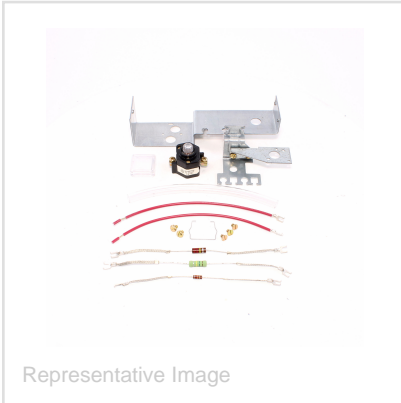

Catalog No. CR305X150N

Description:

UPC No

Home > Starters > NEMA > Full Voltage Starters

NEMA Rated Full Voltage Starters - Magnetic. Field-Installed Modification Kits. For 300-Line Starters. NEMA Sizes 00-6. Indicating Light Kits (Red). To be installed on contactor and extend through knockout in cover of CR305-306 and devices in Type 1 enclosures. Each kit has three resistors allowing light to be used with all voltages of 110 through 600. Uses NE-45 bulb. Can be used with push button or selector switch kit. 150N2373

Representative Image

Descriptors

Category

Full Voltage Starters